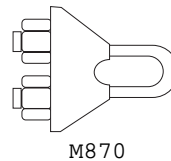

Key Operators

Mechanical Safety Switches Accessories

Key Operators for FR Series

Key Operated Safety Switches

Model Number	Accessory Description
D	Straight Key Operator
D1	90 Degree Key Operator
D2	Jointed Key Operator

Key Operators for FD, FP, FS Series

Key Operated Safety Switches

Model Number	Accessory Description
F	Straight Key Operator
F1	90 Degree Key Operator

Rope Accessories for Rope Pull Switches

Model Number	Accessory Description
M870	Rope Clamp
C870	Rope Thimble

General Accessories

Model Number	Accessory Description
VF ADPG13-1/2NPT	PG 13.5 to 1/2" NPT Cable Adaptor
PG 13.5	Cable Gland 0.35"-0.47" dia.

SAFETY
MECHANICAL SWITCHES