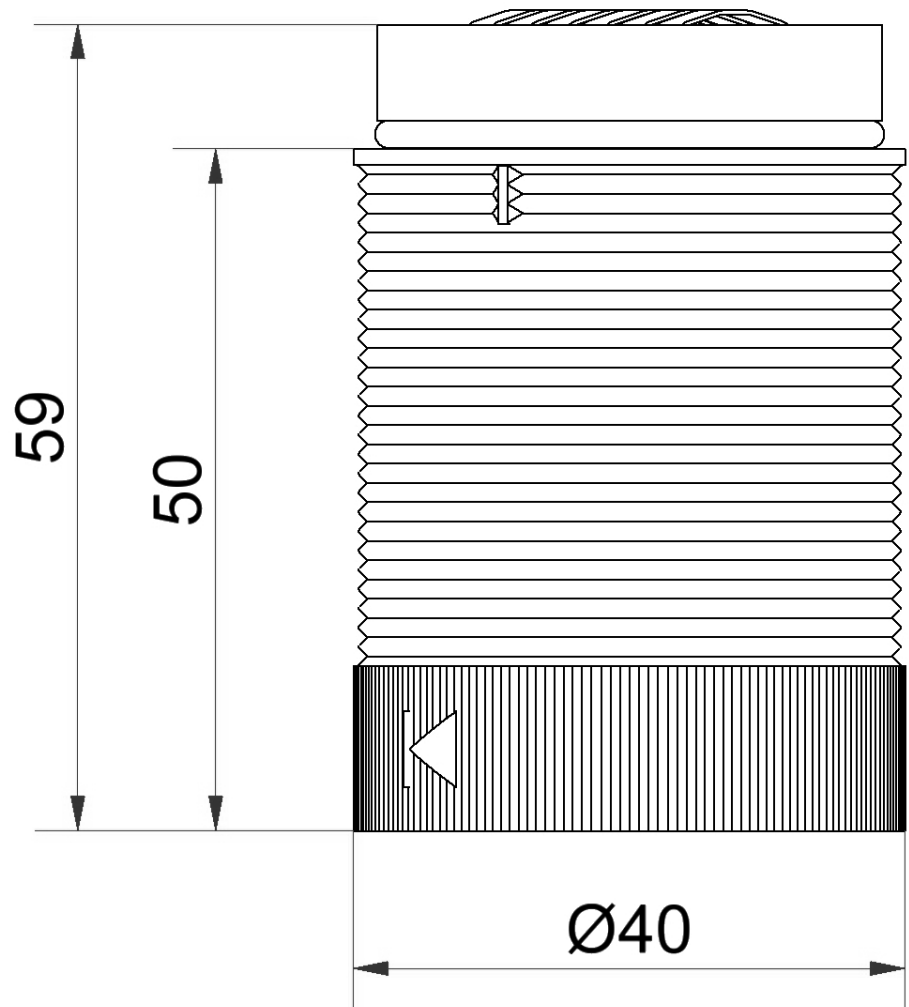

KombiSIGN 40 / ClassicLOOK
TwinLIGHT Classic 24VAC/DC GN

DRAWING

For additional installation and mounting information, refer to the appropriate user guide at www.werma.com. This printed copy is for information only and is subject to alteration.