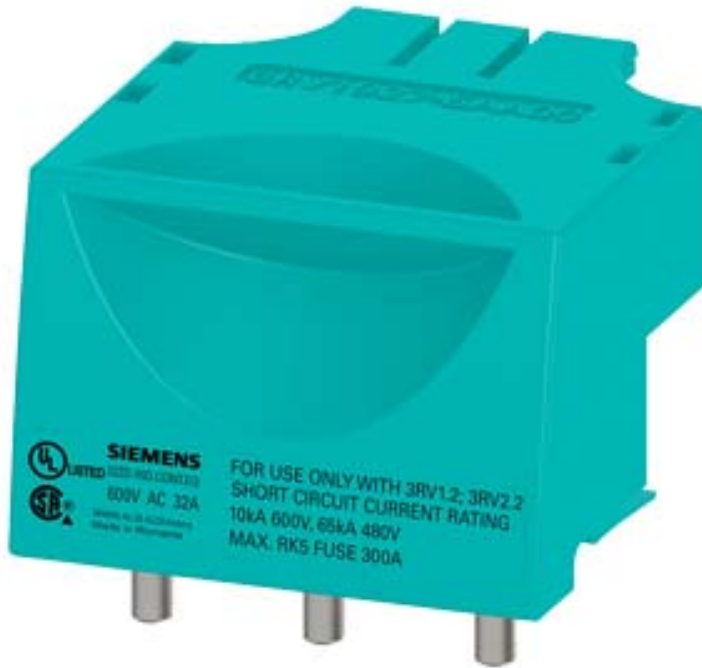

cable connector for circuit breaker Size S0 with screw terminal (individual unit packaging)

Certificates/ approvals

Shipping Approval

Further information

Information- and Downloadcenter (Catalogs, Brochures,...)

<https://www.siemens.com/ic10>

Industry Mall (Online ordering system)

<https://mall.industry.siemens.com/mall/en/en/Catalog/product?mlfb=3RV1927-5AA00>

Cax online generator

<http://support.automation.siemens.com/WW/CAXorder/default.aspx?lang=en&mlfb=3RV1927-5AA00>