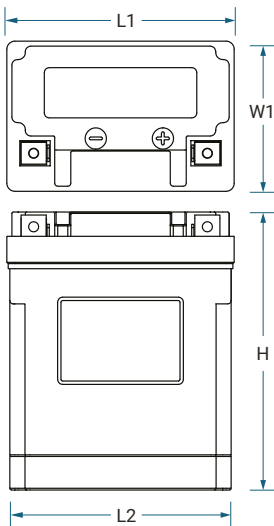

POWERSONIC

TRUSTED BATTERY SOLUTIONS

LITHIUM

HYPER SPORT

PAL14L-AHY 12.8V 64W/Hr CA 250A

Lithium Iron Phosphate (LiFePO4) Battery
Hyper Sport Series

TERMINALS: (mm)

DIMENSIONS: inch (mm)

L1: 5.28 (134)
L2: 5.11 (130)
W1: 3.46 (88)
W2: 3.30 (84)
H: 6.50 (165)

Tolerances are +/- 0.04 in. (+/- 1mm) and +/- 0.08 in. (+/- 2mm) for height dimensions. All data subject to change without notice.