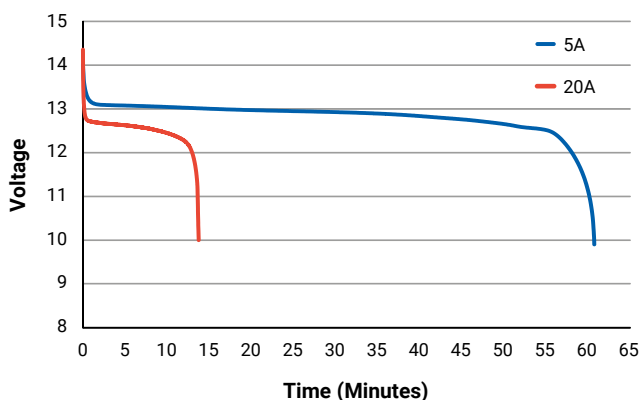

HYPER SPORT

GO SMARTER · GO SAFER · GO FASTER · GO LONGER

PAL14L-AHY 12.8V 64W/Hr CA 250A

Lithium Iron Phosphate (LiFePO₄) Battery
Hyper Sport Series

DISCHARGE TIME VS DISCHARGE CURRENT (25°C)