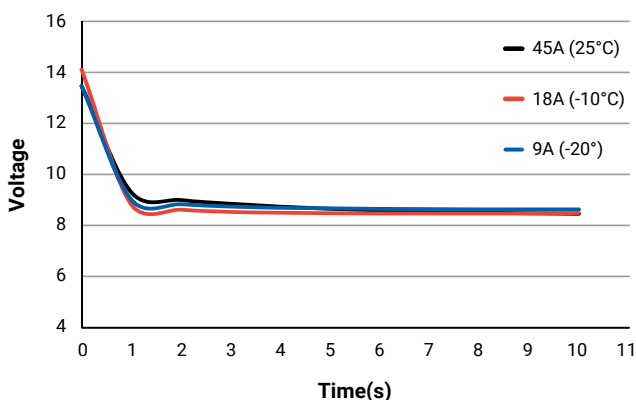

HYPER SPORT

GO SMARTER · GO SAFER · GO FASTER · GO LONGER

PAL14L-AHY 12.8V 64W/Hr CA 250A

Lithium Iron Phosphate (LiFePO₄) Battery
Hyper Sport Series

DISCHARGE TIME VS DISCHARGE CURRENT (25°C)

PULSE DISCHARGE CURVE (10 SECONDS)