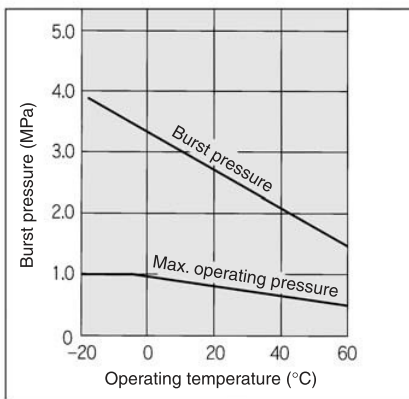

Burst Pressure Characteristics Curve and Operating Pressure

⚠ Precautions

Be sure to read before handling. Refer to front matters 58 and 59 for Safety Instructions and pages 13 to 16 for Fittings and Tubing Precautions.

⚠ Caution

1. Applicable for general industrial water. Please consult with SMC if using for the other kind of fluid. Also, the surge voltage pressure must be under the maximum operating pressure. If the surge pressure exceeds the maximum operating pressure, it will result in damage to fittings and tubes.
2. The value of the max. operating pressure is at a temperature of 20°C. Refer to the burst pressure characteristics curve for other temperatures. Furthermore, abnormal temperature rises caused by adiabatic compression may result in the burst of the tube.
3. The value of the minimum bending radius is measured at the temperature of 20°C as shown in the figure below.