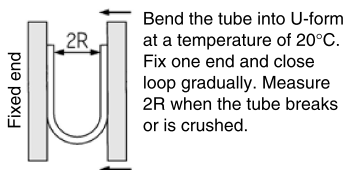

⚠ Caution

- Applicable for general industrial water. Please consult with SMC if using for the other kind of fluid. Also, the surge voltage pressure must be under the maximum operating pressure. If the surge pressure exceeds the maximum operating pressure, it will result in damage to fittings and tubes.
- The value of the max. operating pressure is at a temperature of 20°C. Refer to the burst pressure characteristics curve for other temperatures. Furthermore, abnormal temperature rises caused by adiabatic compression may result in the burst of the tube.
- The value of the minimum bending radius is measured at the temperature of 20°C as shown in the figure below.

- K
- M
- H
- KK
- D
- MS
- LQ
- MQR
- T

Made to Order

(Please contact SMC for specifications in detail, dimensions, delivery and specifications other than those mentioned above.)

- 100 m reel** Metric size and Inch size: Suffix "-X3" to the end of part number. Ex.) TU0425R-100-X3
- Longer length reel** Metric size: Suffix "-X3" to the end of part number. Ex.) TU0425G-500-X3
- 20 m roll** Inch size: Suffix "-X4" to the end of part number. Ex.) TIUB07W-20-X4