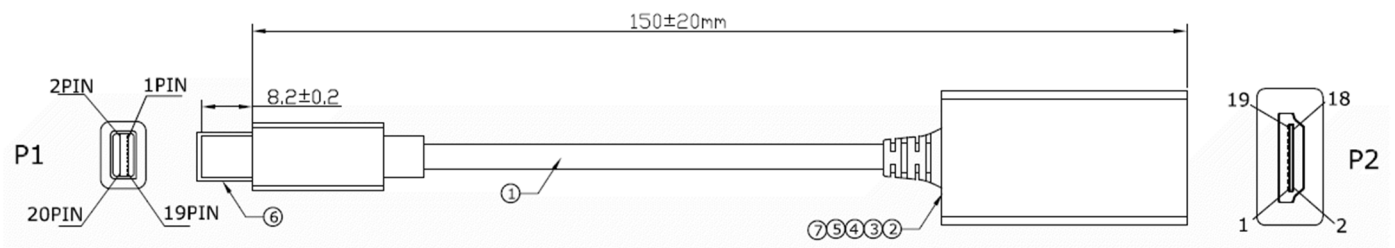

Datasheet

RS PRO 15 cm Mini DisplayPort Male to HDMI Male Cable

Stock number: 182-8798

EN

Our RS PRO 15 cm Mini DisplayPort to HDMI cable comes with a 20 pin male mini DP connector.

The connector hoods are made from white PVC and come with a dust cap to protect the connector, and a strain relief on the end of the hood to support the cable.

HDMI is possibly the most common display connection on the market which can be found on devices ranging from PC's, Bluray players, games consoles and more.