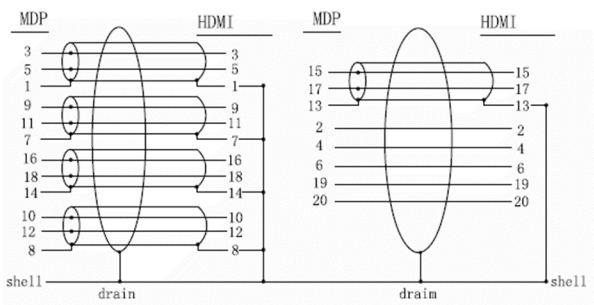

## RS PRO 15 cm Mini DisplayPort Male to HDMI Male Cable

Stock number: 182-8798

EN

Our RS PRO 15 cm Mini DisplayPort to HDMI cable comes with a 20 pin male mini DP connector.

The connector hoods are made from white PVC and come with a dust cap to protect the connector, and a strain relief on the end of the hood to support the cable.

HDMI is possibly the most common display connection on the market which can be found on devices ranging from PC's, Bluray players, games consoles and more.

7	MINI DP TO PCB 32AWG cable clamp BLACK
6	mini DisplayPort Transparent dust
5	HDMI F ABS hypotheca color: white
4	HDMI F ABS epitheca color: white
3	45P white PVC
2	mini DP to HDMI Empty PCB + patch GOLD SHELL
1	MINI DP M TO MINI DP M CABLE 32AWG OD:4.8MM SHELL NICKEL Jacket PVC color: WHITE L=0.29M