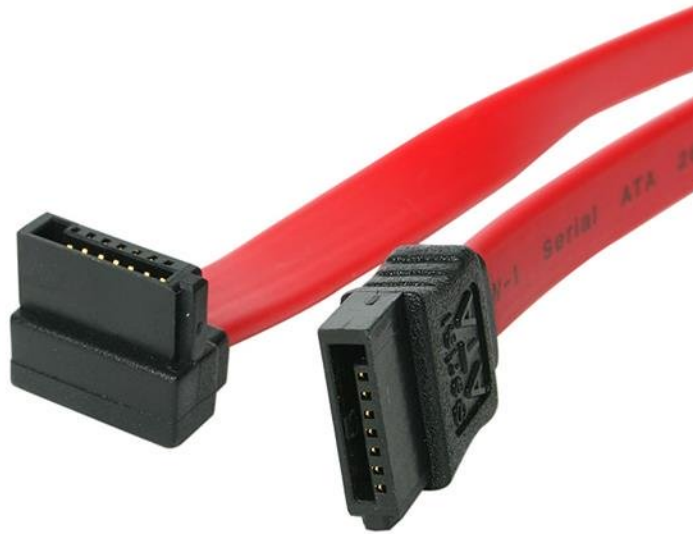

18in SATA to Right Angle SATA Serial ATA Cable

Product ID: SATA18RA1

The SATA18RA1 Right Angle (90-degree) SATA Cable features a standard (straight) SATA receptacle as well as a right-angled SATA receptacle, providing a simple 18-inch connection to a Serial ATA drive, with full SATA 3.0 bandwidth support of up to 6Gbps when used with SATA 3.0 compliant drives.

The right-angled SATA connection enables you to plug in your Serial ATA hard drive in hard to reach areas or tight spaces, while the low profile and flexible design of the cable improves airflow and reduces clutter in your computer case, helping to keep the case clean and cool.

Constructed of only top quality materials and designed for optimum performance and reliability this 18" SATA cable is backed by our lifetime warranty.

As an alternative, StarTech.com also offers an [18in Left Angle SATA cable](#) (SATA18LA1), which provides the same simple installation as this right angled SATA cable, but allows the cable to connect to the SATA drive from the opposite direction.

Features

- 1x SATA connector
- 1x Right-angled/90-degree SATA connector
- Supports full SATA 3.0 6Gbps bandwidth
- Compatible with both 3.5" and 2.5" SATA hard drives
- Provides 18" in cable length

	Warranty	Lifetime
Hardware	Cable Jacket Type	PVC - Polyvinyl Chloride
Performance	Type and Rate	SATA III (6 Gbps)
Connector(s)	Connector A	1 - SATA (7 pin, Data) Receptacle
	Connector B	1 - SATA (7 pin, Data) Receptacle
Physical Characteristics	Cable Length	18 in [457.2 mm]
	Color	Red
	Connector Style	Straight to Right Angle
	Product Height	0.000
	Product Length	18 in [457.2 mm]
	Product Width	0.000
	Weight of Product	0.6 oz [16 g]
Packaging Information	Package Height	0.4 in [10 mm]
	Package Length	4.9 in [12.5 cm]
	Package Width	3.5 in [90 mm]
	Shipping (Package) Weight	0.6 oz [18 g]
What's in the Box	Included in Package	1 - 18in SATA to Right Angle SATA Serial ATA Cable