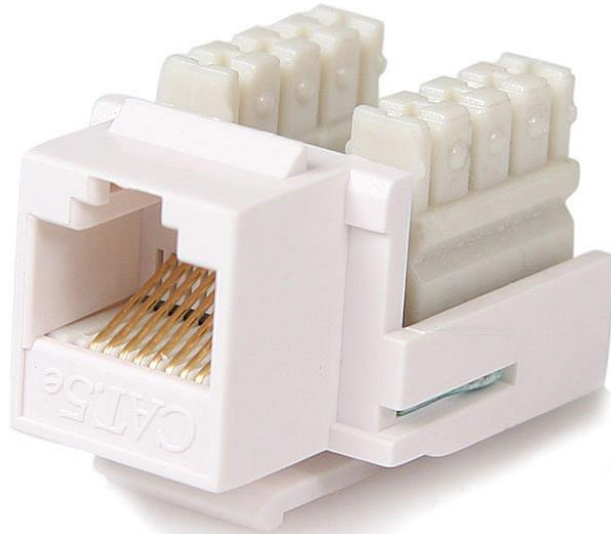

Cat5e RJ45 Keystone Jack White - 110 Type

Product ID: KEYSTONE110W

This Cat5e RJ45 Keystone Jack snaps into a wall plate, enabling mixed media outlets to adapt television cable and Ethernet (10BaseT, 100BaseT and 10Base2) cabling.

**Certifications, Reports
and Compatibility**

	Warranty	2 Years
Connector(s)	Connector Type(s)	1 - RJ-45 Female
Physical Characteristics	Color	White
	Weight of Product	0.3 oz [8 g]
Packaging Information	Package Height	0.8 in [21 mm]
	Package Length	4.9 in [12.5 cm]
	Package Width	3.5 in [90 mm]
	Shipping (Package) Weight	0.4 oz [10 g]
What's in the Box	Included in Package	1 - KEYSTONE (WHITE)
		1 - INSTRUCTION MANUAL