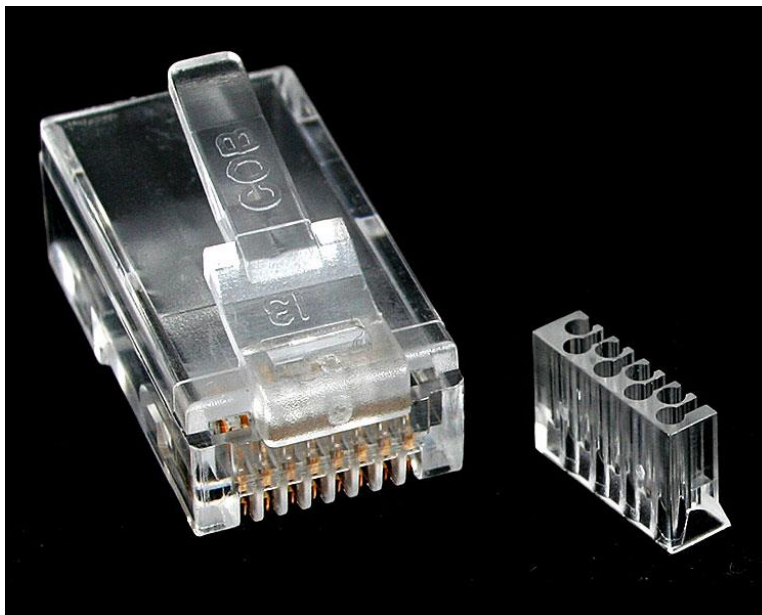

Cat 6 RJ45 Modular Plug for Solid Wire - 50 Pack

Product ID: CRJ45C6SOL50

This Cat 6 RJ45 Modular Plug can be used with Cat 6 bulk cables, allowing you to easily terminate your Cat 6 cable to the exact length required.

Certifications, Reports and Compatibility

Applications

- Used with Cat 6 Bulk cables
- Securely terminates Category 6 Cables

Features

- Allows you to easily terminate your Cat 6 cable to the exact length required
- Designed to fit all Cat 6 Patch Cables

	Warranty	2 Years
Connector(s)	Connector Type(s)	1 - RJ-45 Male
Physical Characteristics	Color	Clear
	Weight of Product	2.2 oz [62 g]
Packaging Information	Package Height	1.2 in [30 mm]
	Package Length	8.9 in [22.5 cm]
	Package Quantity	50
	Package Width	4.9 in [12.5 cm]
	Shipping (Package) Weight	2.4 oz [67 g]
What's in the Box	Included in Package	1 - Cat 6 RJ45 Modular Plug for Solid Wire - 50 Pack