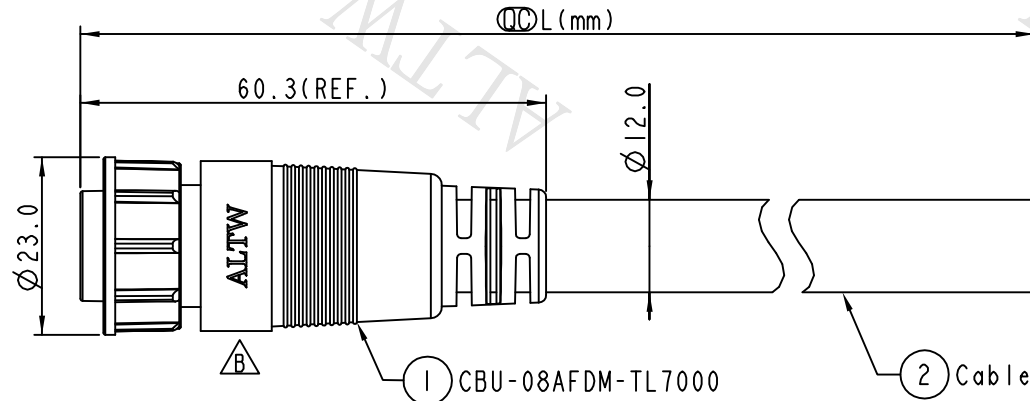

REV.	ECN NO.	DATE	SIGN	DESCRIPTION
A	Initial Release	2010/10/15	Jimmy	Rev.01 Changed To Rev.A
B	LEN1480564~567	2014/08/20	Vicky	Update Logo

Conn.

CBU-08AFDM-TL7AXX

- XX : 01~99Meters
- 01 : 01Meter
- 02 : 02Meters
- ...
- 99 : 99Meters

Cable Length(L): 01~99Meters

8	Drain	24AWG	地線
7	Green	24AWG	綠
6	White/Green	24AWG	白/綠
5	Orange	24AWG	橘
4	White/Orange	24AWG	白/橘
3	Blue	16AWG	藍
2	Brown	16AWG	棕
1	Green/Yellow	16AWG	綠/黃
Conn.	Wire Color		
	Pin Out		

Twist  
對線

Twist  
對線

Note:

- \*  $\text{CC}$  Important Dimension To Check
- \* Waterproof Rate: IP67
- \* Housing: Nylon+GF, Black
- \* Pin: Copper Alloy, Gold Plated
- \* Lock Nut: Nylon+GF, Black
- \* O-Ring: EPDM, Black
- \* Cable: UL2464 (24AWG\*2P+D+A1/My)+16AWG\*3C+F+P, Black, PVC Jacket, UV Resistant, OD=12.0
- \* Cable Length Tolerance:
  - 01M: ±40mm
  - 02M~05M: ±60mm
  - 06M~10M: ±100mm
  - 11M~30M: ±200mm
  - 31M~99M: ±500mm

Conn.  
Pin Assignments  
Front View

UNIT: mm	
TOLERANCE	±0.5 mm

TITLE HyBrid Cable, Middle, 3Key 3FPin(10A)+5MPin(2A)			
SCALE 1:1	SIZE A4	SHEET 1 OF 1	
REV. B	WC-REV. A.1	$\text{CC}$ : Inspection item	