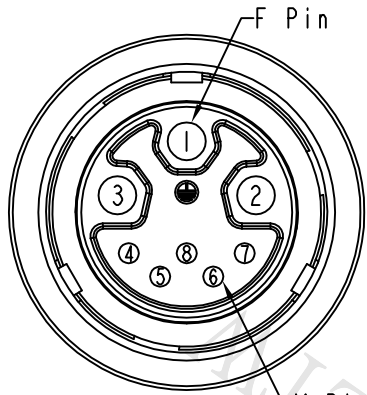

REV.	ECN NO.	DATE	SIGN	DESCRIPTION
A	Initial Release	2010/10/15	Jimmy	Rev.01 Changed To Rev.A
B	LEN1480564~567	2014/08/20	Vicky	Update Logo

Conn.

CBU-08AFDM-TL7AXX

- XX : 01~99Meters
- 01 : 01Meter
- 02 : 02Meters
- ...
- 99 : 99Meters

Cable Length(L): 01~99Meters

8	Drain	24AWG	地線
7	Green	24AWG	綠
6	White/Green	24AWG	白/綠
5	Orange	24AWG	橘
4	White/Orange	24AWG	白/橘
3	Blue	16AWG	藍
2	Brown	16AWG	棕
1	Green/Yellow	16AWG	綠/黃
Conn.	Wire Color		
	Pin Out		

Twist  
對線

Twist  
對線

Note:

- \*  $\text{CC}$  Important Dimension To Check
- \* Waterproof Rate: IP67
- \* Housing: Nylon+GF, Black
- \* Pin: Copper Alloy, Gold Plated
- \* Lock Nut: Nylon+GF, Black
- \* O-Ring: EPDM, Black
- \* Cable: UL2464 (24AWG\*2P+D+A1/My)+16AWG\*3C+F+P, Black, PVC Jacket, UV Resistant, OD=12.0
- \* Cable Length Tolerance:
  - 01M: ±40mm
  - 02M~05M: ±60mm
  - 06M~10M: ±100mm
  - 11M~30M: ±200mm
  - 31M~99M: ±500mm

Conn.  
Pin Assignments  
Front View

UNIT: mm	
TOLERANCE	±0.5 mm

TITLE HyBrid Cable, Middle, 3Key 3FPin(10A)+5MPin(2A)			
SCALE 1:1	SIZE A4	SHEET 1 OF 1	
REV. B	WC-REV. A.1	$\text{CC}$ : Inspection item	