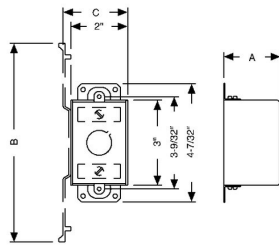

**3 IN. X 2 IN. SWITCH BOXES - 2-3/4 TO 3-1/2 IN. DEEP WITH CONDUIT KO'S****2-3/4 in. Deep Switch Boxes - Gangable with Conduit KO's
Plaster Ears****A48**

Catalog #: 560

APPLICATIONSRACO® Switch boxes are used to house wiring devices such as switches and outlets
N/A**PRODUCT FEATURES**Gangable switch boxes offer the option of constructing a box to hold two or more devices
Plaster ears allow a box to be used in "old work" applications**UL LISTED**

File E 195978

COMPLIANCES

All RACO® single gang, two gang, 4 in. square, and single gang gangable UL listed steel boxes are acceptable for use in 2-hour fire rated walls. For additional information, consult UL "Fire Resistance Directory" or the UL website at www.ul.com

FIRE RESISTANCE

Acceptable for use in 2-hour rated walls

GENERAL PRODUCT INFORMATION

Wiring System: Conduit

CONFIGURATIONEnd Knockouts: (2) 1/2 in.
Ends Cable: ---
Bracket Type: No Bracket
Side Knockout(s): (4) 1/2 in.
Bottom Knockouts(s): (2) 1/2 in.**DRAWING DIMENSIONS**

Dimension A: 2-3/4 in.

PRODUCT MEASUREMENTSDepth: 2-3/4 in.
Cubic Inches (cm³): 14.0 (229.4)
Wt. Ea. (Lbs.): 0.595
Product Length (in.): 2.75
Product Width (in.): 4.22
Product Height (in.): 2.00**PACKAGING**Minimum Pack Qty.: 25
Std. Pkg.: 25
Product UPC-A Labeled: Yes
Weight (Lbs. Per/C): 59.50
Ship Carton Length (in.): 12.38
Ship Carton Width (in.): 6.56
Ship Carton Height (in.): 8.75
Ctn Weight (Lbs.): 14.93
Pallet Qty: 2250
UPC Number: 050169005606
I2of5: 40050169905607