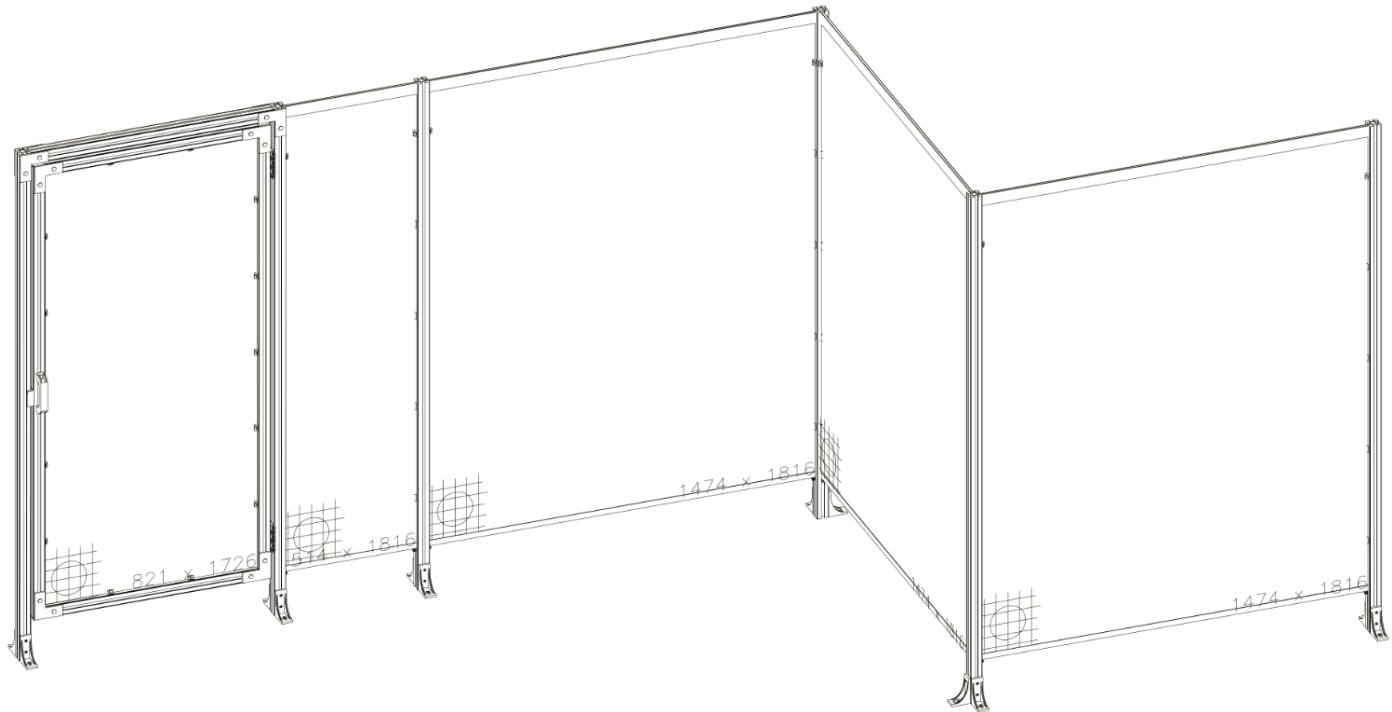

Jokab Safety Products Americas Quick-Guard

=

Product overview

Americas Quick-Guard "S" Style

AQG panels are based on a 1500mm center to center dimension. If overall section is too long, it can easily be shorted by using standard hand tools.

The "S" Style utilizes the same 44mm x 44 mm extrusion as the post for it's upper and lower horizontal beams.

Using the supplied sweep guide you can easily hold your fence panel in position while you install the bracket kits, providing a uniform installation height for the mesh panels.

Product overview

Americas Quick-Guard "E" Style

AQG panels are based on a 1500mm center to center dimension. If overall section is too long, it can easily be shorted by using standard hand tools.

The "E" Style utilizes the H-Channel (upper beam) and U-Channel (lower beam) extrusions for the horizontal beams.

Using the supplied sweep guide you can easily secure the JSM 37 support screw to the proper height, providing a uniform installation height for the mesh panels.

Product overview
Americas Quick-Guard "E" Style