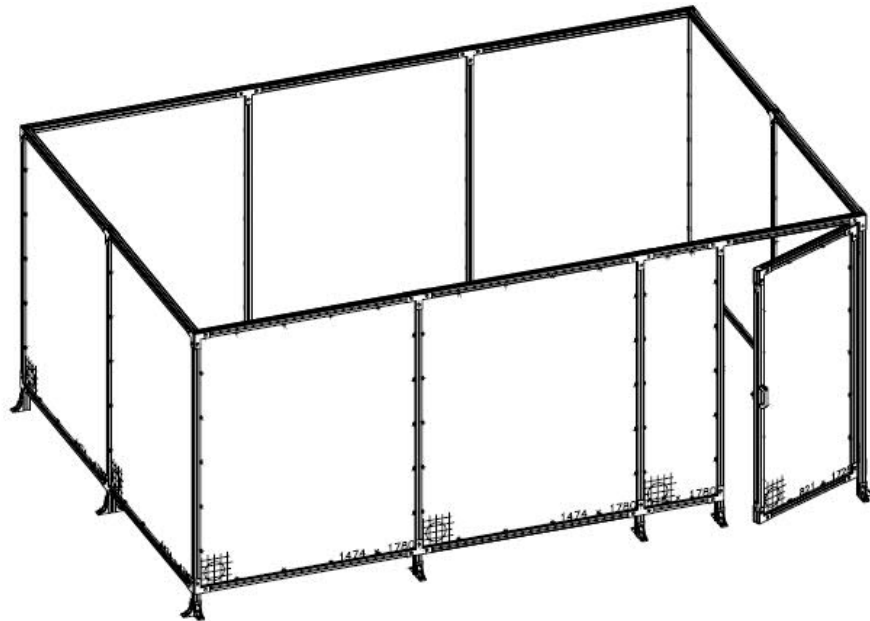

Jokab Safety Products Americas Quick-Guard

=

Product overview

Americas Quick-Guard "S" Style

AQG panels are based on a 1500mm center to center dimension. If overall section is too long, it can easily be shorted by using standard hand tools.

The "S" Style utilizes the same 44mm x 44 mm extrusion as the post for it's upper and lower horizontal beams.

Using the supplied sweep guide you can easily hold your fence panel in position while you install the bracket kits, providing a uniform installation height for the mesh panels.

Product overview

Americas Quick-Guard "E" Style

AQG panels are based on a 1500mm center to center dimension. If overall section is too long, it can easily be shorted by using standard hand tools.

The "E" Style utilizes the H-Channel (upper beam) and U-Channel (lower beam) extrusions for the horizontal beams.

Using the supplied sweep guide you can easily secure the JSM 37 support screw to the proper height, providing a uniform installation height for the mesh panels.

Product overview
Americas Quick-Guard "E" Style