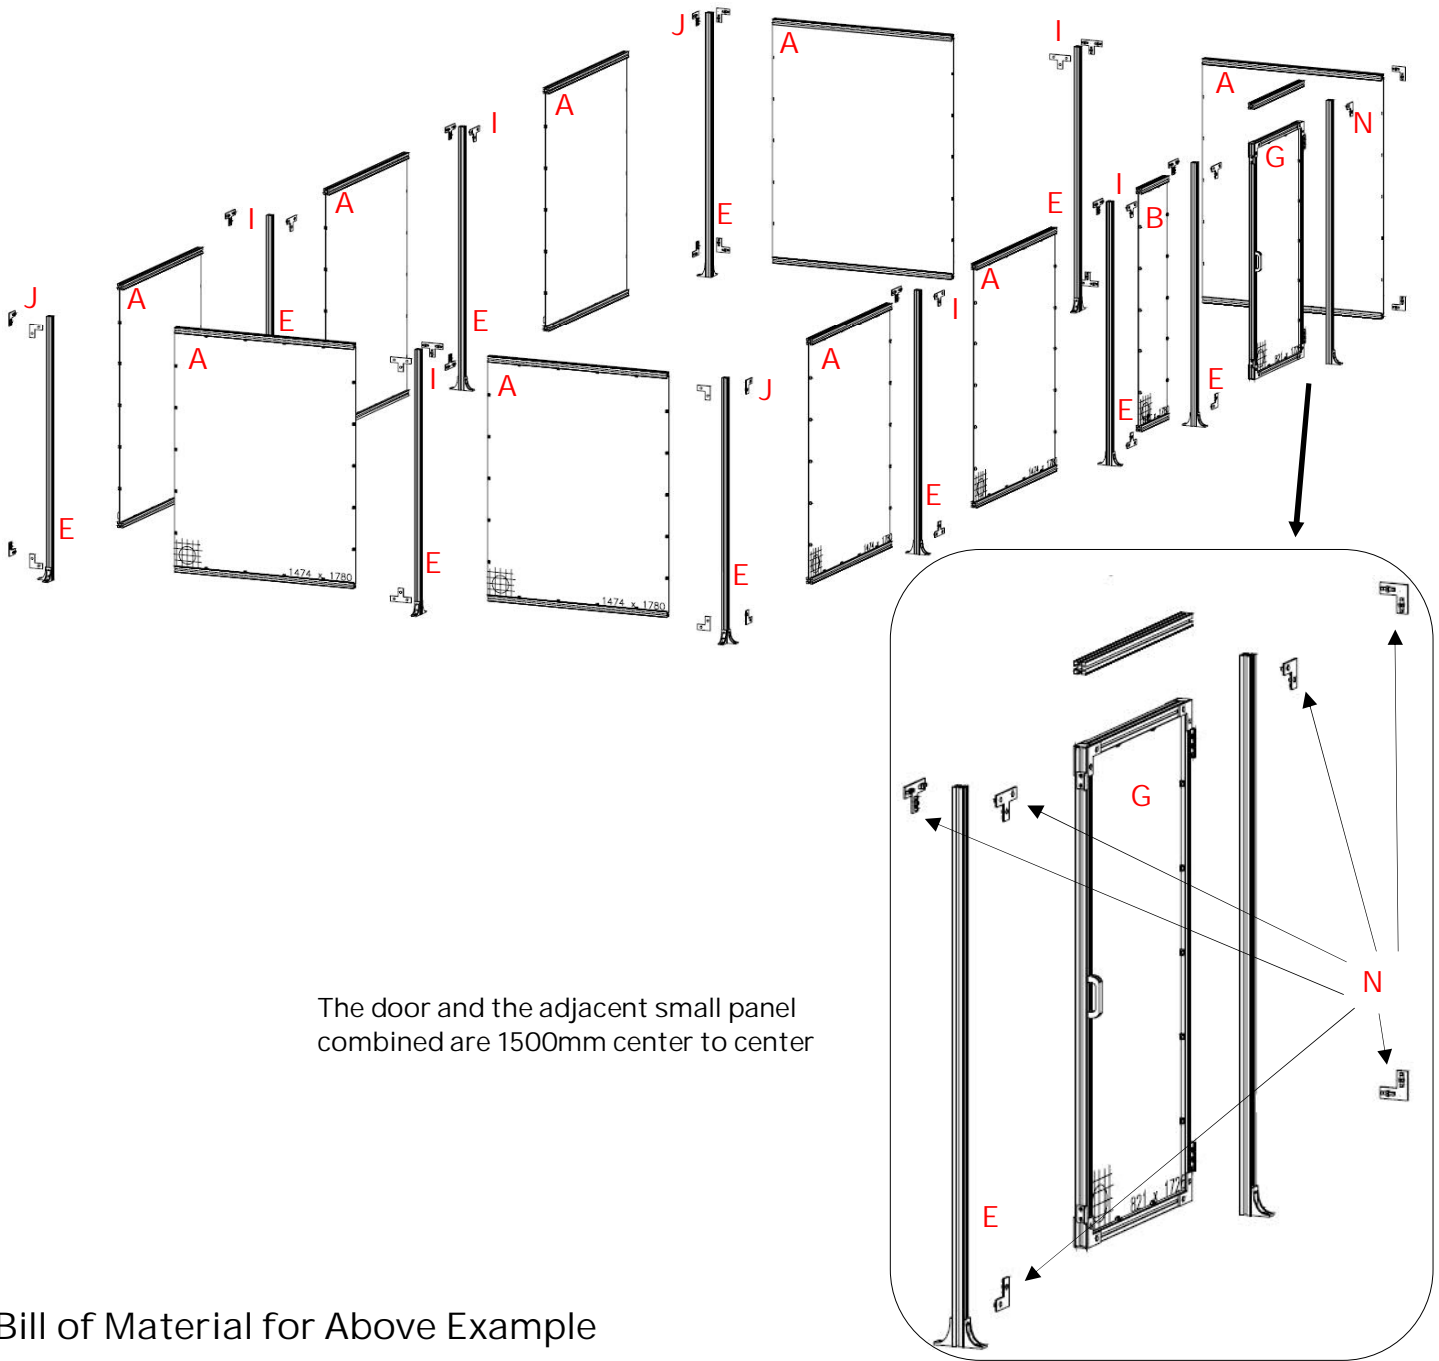

The "S" Style utilizes the same 44mm x 44 mm extrusion as the post for it's upper and lower horizontal beams.

Using the supplied sweep guide you can easily hold your fence panel in position while you install the bracket kits, providing a uniform installation height for the mesh panels.

Product overview
Americas Quick-Guard "E" Style Example

The door and the adjacent small panel combined are 1500mm center to center

Bill of Material for Above Example

Qty	Components	Order code
C	3 "E" Style Mesh Panel 1474 x 1843	2TLA140040R3000
D	1 "E" Style Mesh Small Panel 516 x 1843	2TLA140040R3100
E	5 44mm X 44mm - 2M Tall Post With (2) Floor Brackets	2TLA140037R1000
G	1 Mesh Door, 36" Opening, 2M Height, (2) Hinges, Magnetic Door Latch & Handle	2TLA140037R3000
K	1 Bracket Kit for All "E" Style Doors, (4) L Brackets	2TLA140034R1400

Product overview
Americas Quick-Guard "S" Style Example

The door and the adjacent small panel combined are 1500mm center to center

Bill of Material for Above Example

Qty	Components	Order code
A	9 "S" Style Mesh Panel 1474 x 1848	2TLA140040R1000
E	10 44mm X 44mm - 2M Tall Post With (2) Floor Brackets	2TLA140037R1000
G	1 Mesh Door, 36" Opening, 2M Height, (2) Hinges, Magnetic Door Latch, Handle	2TLA140037R3000
B	1 "S" Style Mesh Small Panel 516 x 1848,	2TLA140040R1100
I	6 Bracket Kit for "S" Style Middle Post, (3) T Brackets	2TLA140034R1100
J	3 Bracket Kit for "S" Style Corner Post, (4) L Brackets & (1) Angle Bracket	2TLA140034R1200
N	1 Bracket Kit for "S" Style Corner Door, (4) L & (2) T Brackets & (1) Angle Brackets	2TLA140034R1700