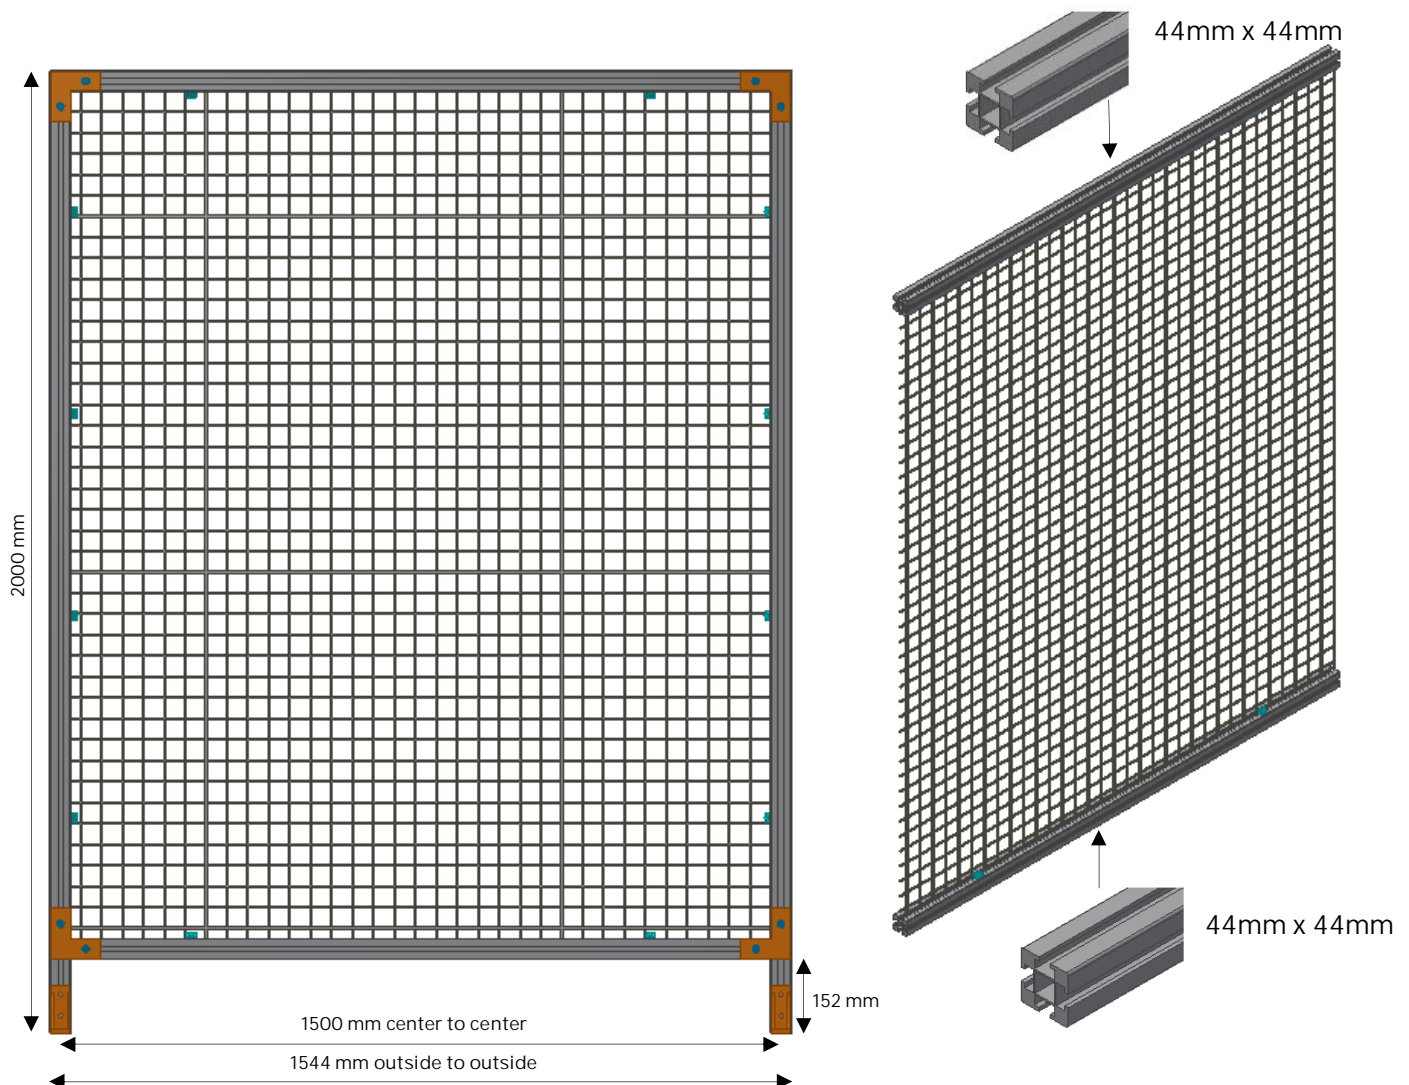

Jokab Safety Products Americas Quick-Guard

=

Product overview

Americas Quick-Guard "S" Style

AQG panels are based on a 1500mm center to center dimension. If overall section is too long, it can easily be shorted by using standard hand tools.

The "S" Style utilizes the same 44mm x 44 mm extrusion as the post for it's upper and lower horizontal beams.

Using the supplied sweep guide you can easily hold your fence panel in position while you install the bracket kits, providing a uniform installation height for the mesh panels.

Product overview

Americas Quick-Guard "E" Style

AQG panels are based on a 1500mm center to center dimension. If overall section is too long, it can easily be shorted by using standard hand tools.

The "E" Style utilizes the H-Channel (upper beam) and U-Channel (lower beam) extrusions for the horizontal beams.

Using the supplied sweep guide you can easily secure the JSM 37 support screw to the proper height, providing a uniform installation height for the mesh panels.

Product overview
Americas Quick-Guard "E" Style