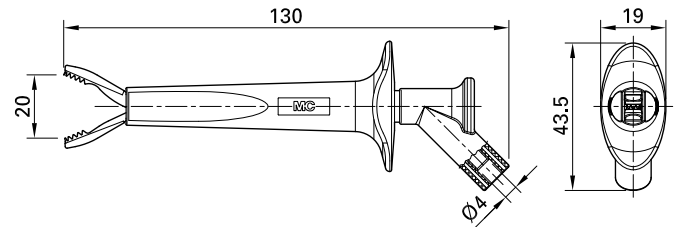

AB200

Item number 66.9474-*

With steel jaws especially for connections to ground rails and thick cables. For increased safety when making contacts, the jaws are insulated on the outside. Ø 4 mm rigid socket in handle accepting spring-loaded Ø 4 mm plugs with rigid insulating sleeve.

| Technical data | |
|--------------------------------------|------------------------------------|
| Diameter of plug system | 4 mm |
| Rated Values | 1000 V, CAT IV, 16 A |
| Surface treatment electrical contact | Ni |
| Base material electrical contact | CuZn |
| Colours * | 21 22 23 |
| Opening width | 20.0 mm |
| Test accessory acc. to | IEC EN 61010-031 |
| Approvals | UL, CE |
| Remarks | Other colors available on request. |