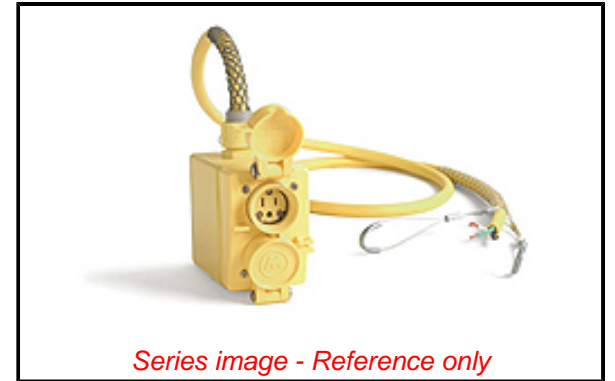

PLEASE CHECK WWW.MOLEX.COM FOR LATEST PART INFORMATION

Part Number: [1301380079](#)
Status: **Active**
Overview: [Watertite Wet-Location Wiring Solutions](#)
Description: Watertite Multiple Outlet Pendant Box, (2) NEMA 5-20 Duplex with Flip Lids, 1.83m (6.0') Cord Length, 12/3 SOOW Cord, Double Eye Wire Mesh Support Grip

Documents:

[Brochure (PDF)](#) [RoHS Certificate of Compliance (PDF)](#)

General

Product Family	Power Distribution
Series	130138
Enclosure Rating	NEMA 4
GFCI Reset	N/A
Mounting Style	Portable
Open Neutral Relay	N/A
Overview	Watertite Wet-Location Wiring Solutions
Product Name	Watertite
Receptacle Type	Duplex
Type	Multiple Outlet Box
UPC	78678823261

Physical

Cord Diameter	15.24mm (.600")
Cord Grip Body Size	F3 3/4"
Cord Length	1.83m (6.0')
Feed-Thru	No
Flip Lid	Yes
Material - Housing	Rubber
Net Weight	2.440/kg
Number of Receptacles	2
Packaging Type	Carton

Electrical

Cord Type	12/3 SOOW
Current - Maximum per Contact	20.0A
GFCI	No
Ground Continuity Monitor	No
NEMA Configuration	NEMA 5-20
Voltage - Maximum	N/A

Material Info

Engineering Number	70W33L123

EU ELV

Not Relevant

EU RoHS

Not Relevant

REACH SVHC

Not Reviewed

Halogen-Free

Status

Not Reviewed

For more information, please visit [Contact US](#)

China ROHS

Not Relevant

ELV

Not Relevant

RoHS Phthalates

Not Reviewed

Search Parts in this Series

[130138](#) Series

PLEASE CHECK WWW.MOLEX.COM FOR LATEST PART INFORMATION