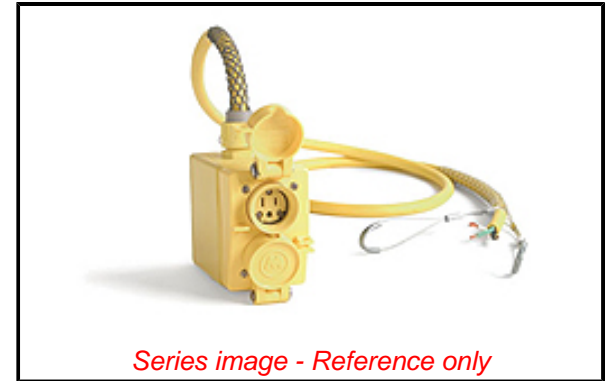

PLEASE CHECK WWW.MOLEX.COM FOR LATEST PART INFORMATION

Part Number: [1301380076](#)
Status: **Active**
Overview: [Watertite Wet-Location Wiring Solutions](#)
Description: Watertite Multiple Outlet Pendant Box, (2) NEMA 5-20 Duplex with Flip Lids, 7.62m (25.0') Cord Length, 12/3 SOOW Cord, Double Eye Wire Mesh Support Grip

Physical

Cord Diameter	15.24mm (.600")
Cord Grip Body Size	F3 3/4"
Cord Length	7.62m (25.0')
Feed-Thru	No
Flip Lid	Yes
Material - Housing	Rubber
Net Weight	421.000/g
Number of Receptacles	2
Packaging Type	Carton

Electrical

Cord Type	12/3 SOOW
Current - Maximum per Contact	20.0A
GFCI	No
Ground Continuity Monitor	No
NEMA Configuration	NEMA 5-20
Voltage - Maximum	N/A

Material Info

Engineering Number	70W33A123
--------------------	-----------