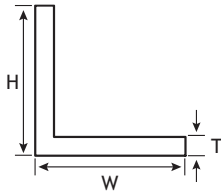

Green Ultra-D # WSU8MM20MMZC50M  
50 Meter Coils  
*SHOWN IN MM DIMENSIONS*

Available in Coils

Plus (lube-filled) # GAP131604L120S

Plus (lube-filled) # GAP132002L120S

Plus (lube-filled) # CGP1202L120S

GUIDE ANGLES			
UHMW PART NO.	H	W	T
GAU-041602	1/4"	1"	1/8"
GAU-201204	1-1/4"	3/4"	1/4"
GAU-161602	1"	1"	1/8"
GAU-161604	1"	1"	1/4"
GAU-241004	1-1/2"	5/8"	1/4"
GAU-242404	1-1/2"	1-1/2"	1/4"
GAU-242408	1-1/2"	1-1/2"	1/2"
GAU-323204	2"	2"	1/4"
GAU-323208	2"	2"	1/2"
GAU-484806	3"	3"	3/8"
GAU-484808	3"	3"	1/2"
GAU-484812	3"	3"	3/4"
GAU-565608	3-1/2"	3-1/2"	1/2"

CHANNEL GUIDES				
UHMW PART NO.	GW	GD	W	T
CGU-0804	1/2"	1/4"	1"	1/2"
CGU-0806	1/2"	3/8"	1"	3/4"
CGU-1203	3/4"	3/16"	1-1/8"	1/2"
CGU-1204	3/4"	1/4"	1-1/8"	5/8"
CGU-1608	1"	1/2"	1-1/2"	7/8"
CGU-1610	1"	5/8"	1-1/4"	3/4"
CGU-2404	1-1/2"	1/4"	2"	1/2"
CGU-2410	1-1/2"	5/8"	2"	1"
CGU-3210	2"	5/8"	2-1/2"	1"
CGU-3624	2-1/4"	1-1/2"	3"	2"
CGU-3610	2-1/4"	5/8"	3"	1"
CGU-4010	2-1/2"	5/8"	3"	1"
CGU-5614	3-1/2"	7/8"	4-1/4"	1-1/4"