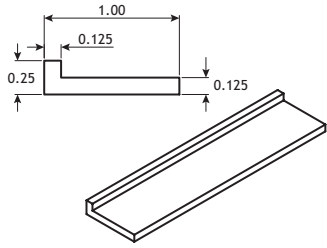

# POBCO Guide Angles, Channels, "Z's"

Ultra-D # GAU-041602

Ultra-D # WSU-0413Z

Ultra-D # WSU-1024Z

Green Ultra-D # GAU.20.79  
100 Ft Coils

Available in Coils

Green Ultra-D # WSU.47.91Z  
100 Ft Coils

Available in Coils

Green Ultra-D # WSU8MM20MMZC50M  
50 Meter Coils  
*SHOWN IN MM DIMENSIONS*

Available in Coils

Plus (lube-filled) # GAP131604L120S

Plus (lube-filled) # GAP132002L120S

Plus (lube-filled) # CGP1202L120S

GUIDE ANGLES			
UHMW PART NO.	H	W	T
GAU-041602	1/4"	1"	1/8"
GAU-201204	1-1/4"	3/4"	1/4"
GAU-161602	1"	1"	1/8"
GAU-161604	1"	1"	1/4"
GAU-241004	1-1/2"	5/8"	1/4"
GAU-242404	1-1/2"	1-1/2"	1/4"
GAU-242408	1-1/2"	1-1/2"	1/2"
GAU-323204	2"	2"	1/4"
GAU-323208	2"	2"	1/2"
GAU-484806	3"	3"	3/8"
GAU-484808	3"	3"	1/2"
GAU-484812	3"	3"	3/4"
GAU-565608	3-1/2"	3-1/2"	1/2"

CHANNEL GUIDES				
UHMW PART NO.	GW	GD	W	T
CGU-0804	1/2"	1/4"	1"	1/2"
CGU-0806	1/2"	3/8"	1"	3/4"
CGU-1203	3/4"	3/16"	1-1/8"	1/2"
CGU-1204	3/4"	1/4"	1-1/8"	5/8"
CGU-1608	1"	1/2"	1-1/2"	7/8"
CGU-1610	1"	5/8"	1-1/4"	3/4"
CGU-2404	1-1/2"	1/4"	2"	1/2"
CGU-2410	1-1/2"	5/8"	2"	1"
CGU-3210	2"	5/8"	2-1/2"	1"
CGU-3624	2-1/4"	1-1/2"	3"	2"
CGU-3610	2-1/4"	5/8"	3"	1"
CGU-4010	2-1/2"	5/8"	3"	1"
CGU-5614	3-1/2"	7/8"	4-1/4"	1-1/4"