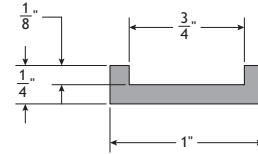

Green Ultra-D # WSU8MM20MMZC50M  
50 Meter Coils  
*SHOWN IN MM DIMENSIONS*

Available in Coils

Plus (lube-filled) # GAP131604L120S

Plus (lube-filled) # GAP132002L120S

Plus (lube-filled) # CGP1202L120S

GUIDE ANGLES			
UHMW PART NO.	H	W	T
GAU-041602	1/4"	1"	1/8"
GAU-201204	1-1/4"	3/4"	1/4"
GAU-161602	1"	1"	1/8"
GAU-161604	1"	1"	1/4"
GAU-241004	1-1/2"	5/8"	1/4"
GAU-242404	1-1/2"	1-1/2"	1/4"
GAU-242408	1-1/2"	1-1/2"	1/2"
GAU-323204	2"	2"	1/4"
GAU-323208	2"	2"	1/2"
GAU-484806	3"	3"	3/8"
GAU-484808	3"	3"	1/2"
GAU-484812	3"	3"	3/4"
GAU-565608	3-1/2"	3-1/2"	1/2"

CHANNEL GUIDES				
UHMW PART NO.	GW	GD	W	T
CGU-0804	1/2"	1/4"	1"	1/2"
CGU-0806	1/2"	3/8"	1"	3/4"
CGU-1203	3/4"	3/16"	1-1/8"	1/2"
CGU-1204	3/4"	1/4"	1-1/8"	5/8"
CGU-1608	1"	1/2"	1-1/2"	7/8"
CGU-1610	1"	5/8"	1-1/4"	3/4"
CGU-2404	1-1/2"	1/4"	2"	1/2"
CGU-2410	1-1/2"	5/8"	2"	1"
CGU-3210	2"	5/8"	2-1/2"	1"
CGU-3624	2-1/4"	1-1/2"	3"	2"
CGU-3610	2-1/4"	5/8"	3"	1"
CGU-4010	2-1/2"	5/8"	3"	1"
CGU-5614	3-1/2"	7/8"	4-1/4"	1-1/4"