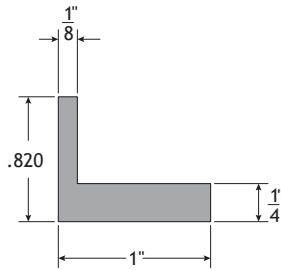

# POBCO Guide Angles, Channels, "Z's"

Ultra-D # GAU-041602

Ultra-D # WSU-0413Z

Ultra-D # WSU-1024Z

Green Ultra-D # GAU.20.79  
100 Ft Coils

Available in Coils

Green Ultra-D # WSU.47.91Z  
100 Ft Coils

Available in Coils

Green Ultra-D # WSU8MM20MMZC50M  
50 Meter Coils  
*SHOWN IN MM DIMENSIONS*

Available in Coils

Plus (lube-filled) # GAP131604L120S

Plus (lube-filled) # GAP132002L120S

Plus (lube-filled) # CGP1202L120S

GUIDE ANGLES			
UHMW PART NO.	H	W	T
GAU-041602	1/4"	1"	1/8"
GAU-201204	1-1/4"	3/4"	1/4"
GAU-161602	1"	1"	1/8"
GAU-161604	1"	1"	1/4"
GAU-241004	1-1/2"	5/8"	1/4"
GAU-242404	1-1/2"	1-1/2"	1/4"
GAU-242408	1-1/2"	1-1/2"	1/2"
GAU-323204	2"	2"	1/4"
GAU-323208	2"	2"	1/2"
GAU-484806	3"	3"	3/8"
GAU-484808	3"	3"	1/2"
GAU-484812	3"	3"	3/4"
GAU-565608	3-1/2"	3-1/2"	1/2"

CHANNEL GUIDES				
UHMW PART NO.	GW	GD	W	T
CGU-0804	1/2"	1/4"	1"	1/2"
CGU-0806	1/2"	3/8"	1"	3/4"
CGU-1203	3/4"	3/16"	1-1/8"	1/2"
CGU-1204	3/4"	1/4"	1-1/8"	5/8"
CGU-1608	1"	1/2"	1-1/2"	7/8"
CGU-1610	1"	5/8"	1-1/4"	3/4"
CGU-2404	1-1/2"	1/4"	2"	1/2"
CGU-2410	1-1/2"	5/8"	2"	1"
CGU-3210	2"	5/8"	2-1/2"	1"
CGU-3624	2-1/4"	1-1/2"	3"	2"
CGU-3610	2-1/4"	5/8"	3"	1"
CGU-4010	2-1/2"	5/8"	3"	1"
CGU-5614	3-1/2"	7/8"	4-1/4"	1-1/4"