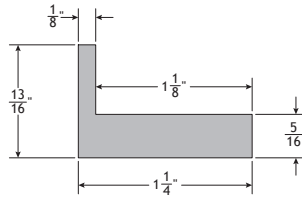

# POBCO Guide Angles, Channels, "Z's"

Ultra-D # GAU-041602

Ultra-D # WSU-0413Z

Ultra-D # WSU-1024Z

Green Ultra-D # GAU.20.79  
100 Ft Coils

Available in Coils

Green Ultra-D # WSU.47.91Z  
100 Ft Coils

Available in Coils

Green Ultra-D # WSU8MM20MMZC50M  
50 Meter Coils  
*SHOWN IN MM DIMENSIONS*

Available in Coils

Plus (lube-filled) # GAP131604L120S

Plus (lube-filled) # GAP132002L120S

Plus (lube-filled) # CGP1202L120S

GUIDE ANGLES			
UHMW PART NO.	H	W	T
GAU-041602	1/4"	1"	1/8"
GAU-201204	1-1/4"	3/4"	1/4"
GAU-161602	1"	1"	1/8"
GAU-161604	1"	1"	1/4"
GAU-241004	1-1/2"	5/8"	1/4"
GAU-242404	1-1/2"	1-1/2"	1/4"
GAU-242408	1-1/2"	1-1/2"	1/2"
GAU-323204	2"	2"	1/4"
GAU-323208	2"	2"	1/2"
GAU-484806	3"	3"	3/8"
GAU-484808	3"	3"	1/2"
GAU-484812	3"	3"	3/4"
GAU-565608	3-1/2"	3-1/2"	1/2"

CHANNEL GUIDES				
UHMW PART NO.	GW	GD	W	T
CGU-0804	1/2"	1/4"	1"	1/2"
CGU-0806	1/2"	3/8"	1"	3/4"
CGU-1203	3/4"	3/16"	1-1/8"	1/2"
CGU-1204	3/4"	1/4"	1-1/8"	5/8"
CGU-1608	1"	1/2"	1-1/2"	7/8"
CGU-1610	1"	5/8"	1-1/4"	3/4"
CGU-2404	1-1/2"	1/4"	2"	1/2"
CGU-2410	1-1/2"	5/8"	2"	1"
CGU-3210	2"	5/8"	2-1/2"	1"
CGU-3624	2-1/4"	1-1/2"	3"	2"
CGU-3610	2-1/4"	5/8"	3"	1"
CGU-4010	2-1/2"	5/8"	3"	1"
CGU-5614	3-1/2"	7/8"	4-1/4"	1-1/4"