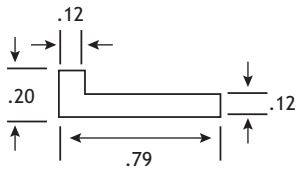

# POBCO Guide Angles, Channels, "Z's"

Ultra-D # GAU-041602

Ultra-D # WSU-0413Z

Ultra-D # WSU-1024Z

Green Ultra-D # GAU.20.79  
100 Ft Coils

Available in Coils

Green Ultra-D # WSU.47.91Z  
100 Ft Coils

Available in Coils

Green Ultra-D # WSU8MM20MMZC50M  
50 Meter Coils  
*SHOWN IN MM DIMENSIONS*

Available in Coils

Plus (lube-filled) # GAP131604L120S

Plus (lube-filled) # GAP132002L120S

Plus (lube-filled) # CGP1202L120S

GUIDE ANGLES			
UHMW PART NO.	H	W	T
GAU-041602	1/4"	1"	1/8"
GAU-201204	1-1/4"	3/4"	1/4"
GAU-161602	1"	1"	1/8"
GAU-161604	1"	1"	1/4"
GAU-241004	1-1/2"	5/8"	1/4"
GAU-242404	1-1/2"	1-1/2"	1/4"
GAU-242408	1-1/2"	1-1/2"	1/2"
GAU-323204	2"	2"	1/4"
GAU-323208	2"	2"	1/2"
GAU-484806	3"	3"	3/8"
GAU-484808	3"	3"	1/2"
GAU-484812	3"	3"	3/4"
GAU-565608	3-1/2"	3-1/2"	1/2"

CHANNEL GUIDES				
UHMW PART NO.	GW	GD	W	T
CGU-0804	1/2"	1/4"	1"	1/2"
CGU-0806	1/2"	3/8"	1"	3/4"
CGU-1203	3/4"	3/16"	1-1/8"	1/2"
CGU-1204	3/4"	1/4"	1-1/8"	5/8"
CGU-1608	1"	1/2"	1-1/2"	7/8"
CGU-1610	1"	5/8"	1-1/4"	3/4"
CGU-2404	1-1/2"	1/4"	2"	1/2"
CGU-2410	1-1/2"	5/8"	2"	1"
CGU-3210	2"	5/8"	2-1/2"	1"
CGU-3624	2-1/4"	1-1/2"	3"	2"
CGU-3610	2-1/4"	5/8"	3"	1"
CGU-4010	2-1/2"	5/8"	3"	1"
CGU-5614	3-1/2"	7/8"	4-1/4"	1-1/4"