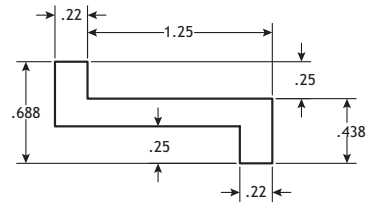

# POBCO Guide Angles, Channels, "Z's"

Ultra-D # GAU-041602

Ultra-D # WSU-0413Z

Ultra-D # WSU-1024Z

Green Ultra-D # GAU.20.79  
100 Ft Coils

Available in Coils

Green Ultra-D # WSU.47.91Z  
100 Ft Coils

Available in Coils

Green Ultra-D # WSU8MM20MMZC50M  
50 Meter Coils  
*SHOWN IN MM DIMENSIONS*

Available in Coils

Plus (lube-filled) # GAP131604L120S

Plus (lube-filled) # GAP132002L120S

Plus (lube-filled) # CGP1202L120S

GUIDE ANGLES			
UHMW PART NO.	H	W	T
GAU-041602	1/4"	1"	1/8"
GAU-201204	1-1/4"	3/4"	1/4"
GAU-161602	1"	1"	1/8"
GAU-161604	1"	1"	1/4"
GAU-241004	1-1/2"	5/8"	1/4"
GAU-242404	1-1/2"	1-1/2"	1/4"
GAU-242408	1-1/2"	1-1/2"	1/2"
GAU-323204	2"	2"	1/4"
GAU-323208	2"	2"	1/2"
GAU-484806	3"	3"	3/8"
GAU-484808	3"	3"	1/2"
GAU-484812	3"	3"	3/4"
GAU-565608	3-1/2"	3-1/2"	1/2"

CHANNEL GUIDES				
UHMW PART NO.	GW	GD	W	T
CGU-0804	1/2"	1/4"	1"	1/2"
CGU-0806	1/2"	3/8"	1"	3/4"
CGU-1203	3/4"	3/16"	1-1/8"	1/2"
CGU-1204	3/4"	1/4"	1-1/8"	5/8"
CGU-1608	1"	1/2"	1-1/2"	7/8"
CGU-1610	1"	5/8"	1-1/4"	3/4"
CGU-2404	1-1/2"	1/4"	2"	1/2"
CGU-2410	1-1/2"	5/8"	2"	1"
CGU-3210	2"	5/8"	2-1/2"	1"
CGU-3624	2-1/4"	1-1/2"	3"	2"
CGU-3610	2-1/4"	5/8"	3"	1"
CGU-4010	2-1/2"	5/8"	3"	1"
CGU-5614	3-1/2"	7/8"	4-1/4"	1-1/4"