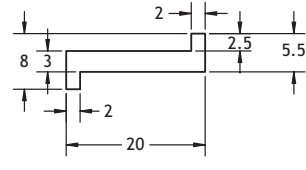

# POBCO Guide Angles, Channels, "Z's"

Ultra-D # GAU-041602

Ultra-D # WSU-0413Z

Ultra-D # WSU-1024Z

Green Ultra-D # GAU.20.79  
100 Ft Coils

Available in Coils

Green Ultra-D # WSU.47.91Z  
100 Ft Coils

Available in Coils

Green Ultra-D # WSU8MM20MMZC50M  
50 Meter Coils  
*SHOWN IN MM DIMENSIONS*

Available in Coils

Plus (lube-filled) # GAP131604L120S

Plus (lube-filled) # GAP132002L120S

Plus (lube-filled) # CGP1202L120S

GUIDE ANGLES			
UHMW PART NO.	H	W	T
GAU-041602	1/4"	1"	1/8"
GAU-201204	1-1/4"	3/4"	1/4"
GAU-161602	1"	1"	1/8"
GAU-161604	1"	1"	1/4"
GAU-241004	1-1/2"	5/8"	1/4"
GAU-242404	1-1/2"	1-1/2"	1/4"
GAU-242408	1-1/2"	1-1/2"	1/2"
GAU-323204	2"	2"	1/4"
GAU-323208	2"	2"	1/2"
GAU-484806	3"	3"	3/8"
GAU-484808	3"	3"	1/2"
GAU-484812	3"	3"	3/4"
GAU-565608	3-1/2"	3-1/2"	1/2"

CHANNEL GUIDES				
UHMW PART NO.	GW	GD	W	T
CGU-0804	1/2"	1/4"	1"	1/2"
CGU-0806	1/2"	3/8"	1"	3/4"
CGU-1203	3/4"	3/16"	1-1/8"	1/2"
CGU-1204	3/4"	1/4"	1-1/8"	5/8"
CGU-1608	1"	1/2"	1-1/2"	7/8"
CGU-1610	1"	5/8"	1-1/4"	3/4"
CGU-2404	1-1/2"	1/4"	2"	1/2"
CGU-2410	1-1/2"	5/8"	2"	1"
CGU-3210	2"	5/8"	2-1/2"	1"
CGU-3624	2-1/4"	1-1/2"	3"	2"
CGU-3610	2-1/4"	5/8"	3"	1"
CGU-4010	2-1/2"	5/8"	3"	1"
CGU-5614	3-1/2"	7/8"	4-1/4"	1-1/4"