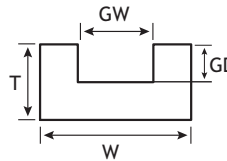

Green Ultra-D # WSU8MM20MMZC50M  
50 Meter Coils  
*SHOWN IN MM DIMENSIONS*

Available in Coils

Plus (lube-filled) # GAP131604L120S

Plus (lube-filled) # GAP132002L120S

Plus (lube-filled) # CGP1202L120S

GUIDE ANGLES			
UHMW PART NO.	H	W	T
GAU-041602	1/4"	1"	1/8"
GAU-201204	1-1/4"	3/4"	1/4"
GAU-161602	1"	1"	1/8"
GAU-161604	1"	1"	1/4"
GAU-241004	1-1/2"	5/8"	1/4"
GAU-242404	1-1/2"	1-1/2"	1/4"
GAU-242408	1-1/2"	1-1/2"	1/2"
GAU-323204	2"	2"	1/4"
GAU-323208	2"	2"	1/2"
GAU-484806	3"	3"	3/8"
GAU-484808	3"	3"	1/2"
GAU-484812	3"	3"	3/4"
GAU-565608	3-1/2"	3-1/2"	1/2"

CHANNEL GUIDES				
UHMW PART NO.	GW	GD	W	T
CGU-0804	1/2"	1/4"	1"	1/2"
CGU-0806	1/2"	3/8"	1"	3/4"
CGU-1203	3/4"	3/16"	1-1/8"	1/2"
CGU-1204	3/4"	1/4"	1-1/8"	5/8"
CGU-1608	1"	1/2"	1-1/2"	7/8"
CGU-1610	1"	5/8"	1-1/4"	3/4"
CGU-2404	1-1/2"	1/4"	2"	1/2"
CGU-2410	1-1/2"	5/8"	2"	1"
CGU-3210	2"	5/8"	2-1/2"	1"
CGU-3624	2-1/4"	1-1/2"	3"	2"
CGU-3610	2-1/4"	5/8"	3"	1"
CGU-4010	2-1/2"	5/8"	3"	1"
CGU-5614	3-1/2"	7/8"	4-1/4"	1-1/4"