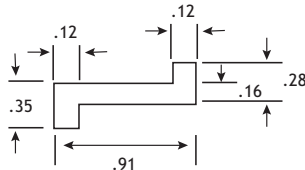

# POBCO Guide Angles, Channels, "Z's"

Ultra-D # GAU-041602

Ultra-D # WSU-0413Z

Ultra-D # WSU-1024Z

Green Ultra-D # GAU.20.79  
100 Ft Coils

Available in Coils

Green Ultra-D # WSU.47.91Z  
100 Ft Coils

Available in Coils

Green Ultra-D # WSU8MM20MMZC50M  
50 Meter Coils  
*SHOWN IN MM DIMENSIONS*

Available in Coils

Plus (lube-filled) # GAP131604L120S

Plus (lube-filled) # GAP132002L120S

Plus (lube-filled) # CGP1202L120S

GUIDE ANGLES			
UHMW PART NO.	H	W	T
GAU-041602	1/4"	1"	1/8"
GAU-201204	1-1/4"	3/4"	1/4"
GAU-161602	1"	1"	1/8"
GAU-161604	1"	1"	1/4"
GAU-241004	1-1/2"	5/8"	1/4"
GAU-242404	1-1/2"	1-1/2"	1/4"
GAU-242408	1-1/2"	1-1/2"	1/2"
GAU-323204	2"	2"	1/4"
GAU-323208	2"	2"	1/2"
GAU-484806	3"	3"	3/8"
GAU-484808	3"	3"	1/2"
GAU-484812	3"	3"	3/4"
GAU-565608	3-1/2"	3-1/2"	1/2"

CHANNEL GUIDES				
UHMW PART NO.	GW	GD	W	T
CGU-0804	1/2"	1/4"	1"	1/2"
CGU-0806	1/2"	3/8"	1"	3/4"
CGU-1203	3/4"	3/16"	1-1/8"	1/2"
CGU-1204	3/4"	1/4"	1-1/8"	5/8"
CGU-1608	1"	1/2"	1-1/2"	7/8"
CGU-1610	1"	5/8"	1-1/4"	3/4"
CGU-2404	1-1/2"	1/4"	2"	1/2"
CGU-2410	1-1/2"	5/8"	2"	1"
CGU-3210	2"	5/8"	2-1/2"	1"
CGU-3624	2-1/4"	1-1/2"	3"	2"
CGU-3610	2-1/4"	5/8"	3"	1"
CGU-4010	2-1/2"	5/8"	3"	1"
CGU-5614	3-1/2"	7/8"	4-1/4"	1-1/4"