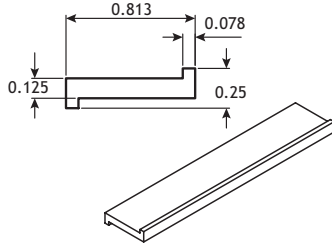

# POBCO Guide Angles, Channels, "Z's"

Ultra-D # GAU-041602

Ultra-D # WSU-0413Z

Ultra-D # WSU-1024Z

Green Ultra-D # GAU.20.79  
100 Ft Coils

Available in Coils

Green Ultra-D # WSU.47.91Z  
100 Ft Coils

Available in Coils

Green Ultra-D # WSU8MM20MMZC50M  
50 Meter Coils  
*SHOWN IN MM DIMENSIONS*

Available in Coils

Plus (lube-filled) # GAP131604L120S

Plus (lube-filled) # GAP132002L120S

Plus (lube-filled) # CGP1202L120S

GUIDE ANGLES			
UHMW PART NO.	H	W	T
GAU-041602	1/4"	1"	1/8"
GAU-201204	1-1/4"	3/4"	1/4"
GAU-161602	1"	1"	1/8"
GAU-161604	1"	1"	1/4"
GAU-241004	1-1/2"	5/8"	1/4"
GAU-242404	1-1/2"	1-1/2"	1/4"
GAU-242408	1-1/2"	1-1/2"	1/2"
GAU-323204	2"	2"	1/4"
GAU-323208	2"	2"	1/2"
GAU-484806	3"	3"	3/8"
GAU-484808	3"	3"	1/2"
GAU-484812	3"	3"	3/4"
GAU-565608	3-1/2"	3-1/2"	1/2"

CHANNEL GUIDES				
UHMW PART NO.	GW	GD	W	T
CGU-0804	1/2"	1/4"	1"	1/2"
CGU-0806	1/2"	3/8"	1"	3/4"
CGU-1203	3/4"	3/16"	1-1/8"	1/2"
CGU-1204	3/4"	1/4"	1-1/8"	5/8"
CGU-1608	1"	1/2"	1-1/2"	7/8"
CGU-1610	1"	5/8"	1-1/4"	3/4"
CGU-2404	1-1/2"	1/4"	2"	1/2"
CGU-2410	1-1/2"	5/8"	2"	1"
CGU-3210	2"	5/8"	2-1/2"	1"
CGU-3624	2-1/4"	1-1/2"	3"	2"
CGU-3610	2-1/4"	5/8"	3"	1"
CGU-4010	2-1/2"	5/8"	3"	1"
CGU-5614	3-1/2"	7/8"	4-1/4"	1-1/4"