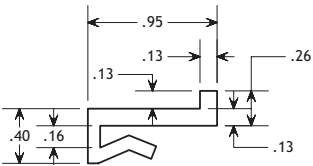

POBCO Flat Bar Clip-Ons

1" Wide Options

#FBU031802A3/8
 Material: UHMW
 Fits 1/8"-3/16" Rail

#FBU011602A1/8
 Material: UHMW
 Fits 1/8" Rail

#FBP011602A1/8
 Material: Plus
 Color: Grey

#FBSRU011602A1/8
 Material: Black Static Reduced UHMW
 Color: Black

#FBU011603A1/8
 Material: UHMW
 Fits 1/8" Rail

#FBU011602A3/16
 Material: UHMW
 Fits 1/8" Rail

#FBU011602A5/16
 Material: UHMW
 Fits 1/8" Rail

#FBU21MMA2MM
 Material: Green UHMW
 Fits 1/8" Rail

1-1/2" Wide Options

#FBU022402
 Material: UHMW
 Fits 1/8" Rail

#FBU022403
 Material: UHMW
 Fits 1/8"-3/16" Rail

#FBU022404
 Material: UHMW
 Fits 1/8"-3/16" Rail

#FBU042403
 Material: UHMW
 Fits 3/16"-1/4" Rail

#FBU022402A1-8S
 Material: UHMW
 Fits 1/8" Rail

2" Wide Options

#FBU023202
 Material: UHMW
 Fits 1/8" Rail

#FBU023203
 Material: UHMW
 Fits 1/8" Rail

#FBU023204
 Material: UHMW
 Fits 1/8" Rail

#FBU043203
 Material: UHMW
 Fits 3/16"-1/4" Rail

#FBP043203
 Material: Plus
 Color: Grey