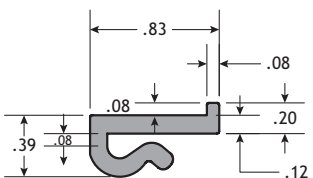

POBCO Flat Bar Clip-Ons

1" Wide Options

#FBU031802A3/8
 Material: UHMW
 Fits 1/8"-3/16" Rail

#FBU011602A1/8
 Material: UHMW
 Fits 1/8" Rail

#FBP011602A1/8
 Material: Plus
 Color: Grey

#FBSRU011602A1/8
 Material: Black Static Reduced UHMW
 Color: Black

#FBU011603A1/8
 Material: UHMW
 Fits 1/8" Rail

#FBU011602A3/16
 Material: UHMW
 Fits 1/8" Rail

#FBU011602A5/16
 Material: UHMW
 Fits 1/8" Rail

#FBU21MMA2MM
 Material: Green UHMW
 Fits 1/8" Rail

1-1/2" Wide Options

#FBU022402
 Material: UHMW
 Fits 1/8" Rail

#FBU022403
 Material: UHMW
 Fits 1/8"-3/16" Rail

#FBU022404
 Material: UHMW
 Fits 1/8"-3/16" Rail

#FBU042403
 Material: UHMW
 Fits 3/16"-1/4" Rail

#FBU022402A1-8S
 Material: UHMW
 Fits 1/8" Rail

2" Wide Options

#FBU023202
 Material: UHMW
 Fits 1/8" Rail

#FBU023203
 Material: UHMW
 Fits 1/8" Rail

#FBU023204
 Material: UHMW
 Fits 1/8" Rail

#FBU043203
 Material: UHMW
 Fits 3/16"-1/4" Rail

#FBP043203
 Material: Plus
 Color: Grey