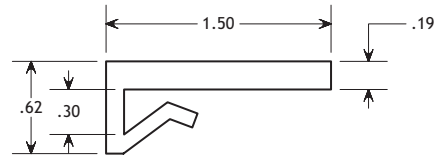

POBCO Flat Bar Clip-Ons

1" Wide Options

#FBU031802A3/8
 Material: UHMW
 Fits 1/8"-3/16" Rail

#FBU011602A1/8
 Material: UHMW
 Fits 1/8" Rail

#FBP011602A1/8
 Material: Plus
 Color: Grey

#FBSRU011602A1/8
 Material: Black Static Reduced UHMW
 Color: Black

#FBU011603A1/8
 Material: UHMW
 Fits 1/8" Rail

#FBU011602A3/16
 Material: UHMW
 Fits 1/8" Rail

#FBU011602A5/16
 Material: UHMW
 Fits 1/8" Rail

#FBU21MMA2MM
 Material: Green UHMW
 Fits 1/8" Rail

1-1/2" Wide Options

#FBU022402
 Material: UHMW
 Fits 1/8" Rail

#FBU022403
 Material: UHMW
 Fits 1/8"-3/16" Rail

#FBU022404
 Material: UHMW
 Fits 1/8"-3/16" Rail

#FBU042403
 Material: UHMW
 Fits 3/16"-1/4" Rail

#FBU022402A1-8S
 Material: UHMW
 Fits 1/8" Rail