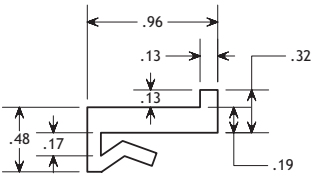

POBCO Flat Bar Clip-Ons

1" Wide Options

#FBU031802A3/8
 Material: UHMW
 Fits 1/8"-3/16" Rail

#FBU011602A1/8
 Material: UHMW
 Fits 1/8" Rail

#FBP011602A1/8
 Material: Plus
 Color: Grey

#FBSRU011602A1/8
 Material: Black Static Reduced UHMW
 Color: Black

#FBU011603A1/8
 Material: UHMW
 Fits 1/8" Rail

#FBU011602A3/16
 Material: UHMW
 Fits 1/8" Rail

#FBU011602A5/16
 Material: UHMW
 Fits 1/8" Rail

#FBU21MMA2MM
 Material: Green UHMW
 Fits 1/8" Rail

1-1/2" Wide Options

#FBU022402
 Material: UHMW
 Fits 1/8" Rail

#FBU022403
 Material: UHMW
 Fits 1/8"-3/16" Rail

#FBU022404
 Material: UHMW
 Fits 1/8"-3/16" Rail

#FBU042403
 Material: UHMW
 Fits 3/16"-1/4" Rail

#FBU022402A1-8S
 Material: UHMW
 Fits 1/8" Rail

2" Wide Options

#FBU023202
 Material: UHMW
 Fits 1/8" Rail

#FBU023203
 Material: UHMW
 Fits 1/8" Rail

#FBU023204
 Material: UHMW
 Fits 1/8" Rail

#FBU043203
 Material: UHMW
 Fits 3/16"-1/4" Rail

#FBP043203
 Material: Plus
 Color: Grey