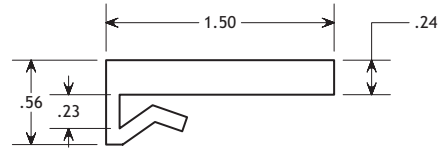

POBCO Flat Bar Clip-Ons

1" Wide Options

#FBU031802A3/8
 Material: UHMW
 Fits 1/8"-3/16" Rail

#FBU011602A1/8
 Material: UHMW
 Fits 1/8" Rail

#FBP011602A1/8
 Material: Plus
 Color: Grey

#FBSRU011602A1/8
 Material: Black Static Reduced UHMW
 Color: Black

#FBU011603A1/8
 Material: UHMW
 Fits 1/8" Rail

#FBU011602A3/16
 Material: UHMW
 Fits 1/8" Rail

#FBU011602A5/16
 Material: UHMW
 Fits 1/8" Rail

#FBU21MMA2MM
 Material: Green UHMW
 Fits 1/8" Rail

1-1/2" Wide Options

#FBU022402
 Material: UHMW
 Fits 1/8" Rail

#FBU022403
 Material: UHMW
 Fits 1/8"-3/16" Rail

#FBU022404
 Material: UHMW
 Fits 1/8"-3/16" Rail

#FBU042403
 Material: UHMW
 Fits 3/16"-1/4" Rail

#FBU022402A1-8S
 Material: UHMW
 Fits 1/8" Rail