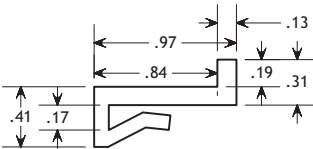

POBCO Flat Bar Clip-Ons

1" Wide Options

#FBU031802A3/8
 Material: UHMW
 Fits 1/8"-3/16" Rail

#FBU011602A1/8
 Material: UHMW
 Fits 1/8" Rail

#FBP011602A1/8
 Material: Plus
 Color: Grey

#FBSRU011602A1/8
 Material: Black Static Reduced UHMW
 Color: Black

#FBU011603A1/8
 Material: UHMW
 Fits 1/8" Rail

#FBU011602A3/16
 Material: UHMW
 Fits 1/8" Rail

#FBU011602A5/16
 Material: UHMW
 Fits 1/8" Rail

#FBU21MMA2MM
 Material: Green UHMW
 Fits 1/8" Rail

1-1/2" Wide Options

#FBU022402
 Material: UHMW
 Fits 1/8" Rail

#FBU022403
 Material: UHMW
 Fits 1/8"-3/16" Rail

#FBU022404
 Material: UHMW
 Fits 1/8"-3/16" Rail

#FBU042403
 Material: UHMW
 Fits 3/16"-1/4" Rail

#FBU022402A1-8S
 Material: UHMW
 Fits 1/8" Rail