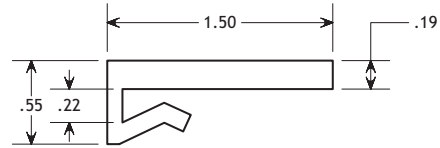

POBCO Flat Bar Clip-Ons

1" Wide Options

#FBU031802A3/8
 Material: UHMW
 Fits 1/8"-3/16" Rail

#FBU011602A1/8
 Material: UHMW
 Fits 1/8" Rail

#FBP011602A1/8
 Material: Plus
 Color: Grey

#FBSRU011602A1/8
 Material: Black Static Reduced UHMW
 Color: Black

#FBU011603A1/8
 Material: UHMW
 Fits 1/8" Rail

#FBU011602A3/16
 Material: UHMW
 Fits 1/8" Rail

#FBU011602A5/16
 Material: UHMW
 Fits 1/8" Rail

#FBU21MMA2MM
 Material: Green UHMW
 Fits 1/8" Rail

1-1/2" Wide Options

#FBU022402
 Material: UHMW
 Fits 1/8" Rail

#FBU022403
 Material: UHMW
 Fits 1/8"-3/16" Rail

#FBU022404
 Material: UHMW
 Fits 1/8"-3/16" Rail

#FBU042403
 Material: UHMW
 Fits 3/16"-1/4" Rail

#FBU022402A1-8S
 Material: UHMW
 Fits 1/8" Rail

2" Wide Options

#FBU023202
 Material: UHMW
 Fits 1/8" Rail

#FBU023203
 Material: UHMW
 Fits 1/8" Rail

#FBU023204
 Material: UHMW
 Fits 1/8" Rail

#FBU043203
 Material: UHMW
 Fits 3/16"-1/4" Rail

#FBP043203
 Material: Plus
 Color: Grey