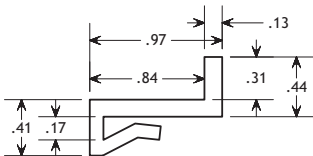

POBCO Flat Bar Clip-Ons

1" Wide Options

#FBU031802A3/8
 Material: UHMW
 Fits 1/8"-3/16" Rail

#FBU011602A1/8
 Material: UHMW
 Fits 1/8" Rail

#FBP011602A1/8
 Material: Plus
 Color: Grey

#FBSRU011602A1/8
 Material: Black Static Reduced UHMW
 Color: Black

#FBU011603A1/8
 Material: UHMW
 Fits 1/8" Rail

#FBU011602A3/16
 Material: UHMW
 Fits 1/8" Rail

#FBU011602A5/16
 Material: UHMW
 Fits 1/8" Rail

#FBU21MMA2MM
 Material: Green UHMW
 Fits 1/8" Rail

1-1/2" Wide Options

#FBU022402
 Material: UHMW
 Fits 1/8" Rail

#FBU022403
 Material: UHMW
 Fits 1/8"-3/16" Rail

#FBU022404
 Material: UHMW
 Fits 1/8"-3/16" Rail

#FBU042403
 Material: UHMW
 Fits 3/16"-1/4" Rail

#FBU022402A1-8S
 Material: UHMW
 Fits 1/8" Rail