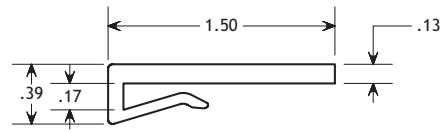

POBCO Flat Bar Clip-Ons

1" Wide Options

#FBU031802A3/8
 Material: UHMW
 Fits 1/8"-3/16" Rail

#FBU011602A1/8
 Material: UHMW
 Fits 1/8" Rail

#FBP011602A1/8
 Material: Plus
 Color: Grey

#FBSRU011602A1/8
 Material: Black Static Reduced UHMW
 Color: Black

#FBU011603A1/8
 Material: UHMW
 Fits 1/8" Rail

#FBU011602A3/16
 Material: UHMW
 Fits 1/8" Rail

#FBU011602A5/16
 Material: UHMW
 Fits 1/8" Rail

#FBU21MMA2MM
 Material: Green UHMW
 Fits 1/8" Rail

1-1/2" Wide Options

#FBU022402
 Material: UHMW
 Fits 1/8" Rail

#FBU022403
 Material: UHMW
 Fits 1/8"-3/16" Rail

#FBU022404
 Material: UHMW
 Fits 1/8"-3/16" Rail

#FBU042403
 Material: UHMW
 Fits 3/16"-1/4" Rail

#FBU022402A1-8S
 Material: UHMW
 Fits 1/8" Rail