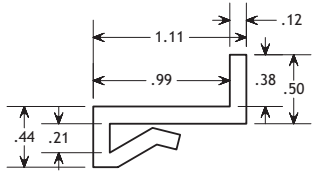

POBCO Flat Bar Clip-Ons

1" Wide Options

#FBU031802A3/8
 Material: UHMW
 Fits 1/8"-3/16" Rail

#FBU011602A1/8
 Material: UHMW
 Fits 1/8" Rail

#FBP011602A1/8
 Material: Plus
 Color: Grey

#FBSRU011602A1/8
 Material: Black Static Reduced UHMW
 Color: Black

#FBU011603A1/8
 Material: UHMW
 Fits 1/8" Rail

#FBU011602A3/16
 Material: UHMW
 Fits 1/8" Rail

#FBU011602A5/16
 Material: UHMW
 Fits 1/8" Rail

#FBU21MMA2MM
 Material: Green UHMW
 Fits 1/8" Rail

1-1/2" Wide Options

#FBU022402
 Material: UHMW
 Fits 1/8" Rail

#FBU022403
 Material: UHMW
 Fits 1/8"-3/16" Rail

#FBU022404
 Material: UHMW
 Fits 1/8"-3/16" Rail

#FBU042403
 Material: UHMW
 Fits 3/16"-1/4" Rail

#FBU022402A1-8S
 Material: UHMW
 Fits 1/8" Rail