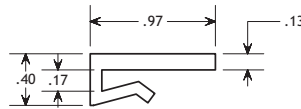

#FBU021402A3/8B
 Material: Blue UHMW
 Color: Blue

#FBU021402A1/8
 Material: UHMW
 Fits 1/8" Rail

#FB12U011202
 Material: UHMW
 Fits 1/8" Rail

#FB12P011202
 Material: Plus
 Color: Grey

#FB9U011202
 Material: UHMW
 Fits 1/8"-5/32" Rail

#FB9P011202
 Material: Plus
 Color: Grey

#FBU021206C100B
 Material: UHMW Black
 Fits 1/8" Rail

1" Wide Options

#FBU021602
 Material: UHMW
 Fits 1/8" Rail

#FBSRU021602
 Material: Black Static Reduced UHMW
 Color: Black