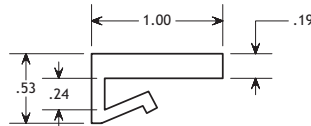

#FBU021402A3/8B
 Material: Blue UHMW
 Color: Blue

#FBU021402A1/8
 Material: UHMW
 Fits 1/8" Rail

#FB12U011202
 Material: UHMW
 Fits 1/8" Rail

#FB12P011202
 Material: Plus
 Color: Grey

#FB9U011202
 Material: UHMW
 Fits 1/8"-5/32" Rail

#FB9P011202
 Material: Plus
 Color: Grey

#FBU021206C100B
 Material: UHMW Black
 Fits 1/8" Rail

1" Wide Options

#FBU021602
 Material: UHMW
 Fits 1/8" Rail

#FBSRU021602
 Material: Black Static Reduced UHMW
 Color: Black

#FBU021603
 Material: UHMW
 Fits 1/8"-3/16" Rail

#FBU021604
 Material: UHMW
 Fits 1/8"-3/16" Rail

#FBU041603
 Material: UHMW
 Fits 3/16"-1/4" Rail

#FBU041802
 Material: UHMW
 Fits 1/4" Rail

#FBG031601
 Material: Nylon MD
 Fits 1/8"-3/16" Rail