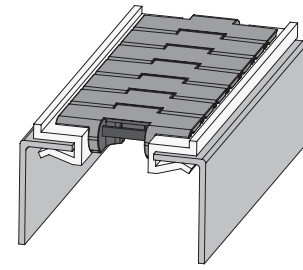

POBCO Flat Bar Clip-Ons

3/4" Wide Options

#FBU021202
 Material: UHMW
 Fits 1/8" Rail

#FBU021204
 Material: UHMW
 Fits 1/8"-3/16" Rail

#FBG021201A
 Material: Nylon MD
 Fits 1/8" Rail

#FBU021402A3/8
 Material: UHMW
 Fits 1/8" Rail

#FBU021402A3/8B
 Material: Blue UHMW
 Color: Blue

#FBU021402A1/8
 Material: UHMW
 Fits 1/8" Rail

#FB12U011202
 Material: UHMW
 Fits 1/8" Rail

#FB12P011202
 Material: Plus
 Color: Grey

#FB9U011202
 Material: UHMW
 Fits 1/8"-5/32" Rail

#FB9P011202
 Material: Plus
 Color: Grey

#FBU021206C100B
 Material: UHMW Black
 Fits 1/8" Rail

1" Wide Options

#FBU021602
 Material: UHMW
 Fits 1/8" Rail

#FBSRU021602
 Material: Black Static Reduced UHMW
 Color: Black

#FBG051601
 Material: Nylon MD
 Fits 1/4"-5/16" Rail