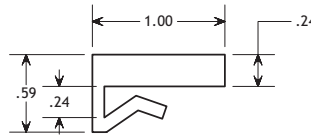

#FB9P011202
 Material: Plus
 Color: Grey

#FBU021206C100B
 Material: UHMW Black
 Fits 1/8" Rail

1" Wide Options

#FBU021602
 Material: UHMW
 Fits 1/8" Rail

#FBSRU021602
 Material: Black Static Reduced UHMW
 Color: Black

#FBU021603
 Material: UHMW
 Fits 1/8"-3/16" Rail

#FBU021604
 Material: UHMW
 Fits 1/8"-3/16" Rail

#FBU041603
 Material: UHMW
 Fits 3/16"-1/4" Rail

#FBU041802
 Material: UHMW
 Fits 1/4" Rail

#FBG031601
 Material: Nylon MD
 Fits 1/8"-3/16" Rail