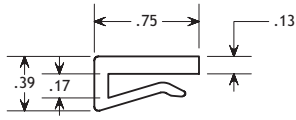

POBCO Flat Bar Clip-Ons

3/4" Wide Options

#FBU021202
 Material: UHMW
 Fits 1/8" Rail

#FBU021204
 Material: UHMW
 Fits 1/8"-3/16" Rail

#FBG021201A
 Material: Nylon MD
 Fits 1/8" Rail

#FBU021402A3/8
 Material: UHMW
 Fits 1/8" Rail

#FBU021402A3/8B
 Material: Blue UHMW
 Color: Blue

#FBU021402A1/8
 Material: UHMW
 Fits 1/8" Rail

#FB12U011202
 Material: UHMW
 Fits 1/8" Rail

#FB12P011202
 Material: Plus
 Color: Grey

#FB9U011202
 Material: UHMW
 Fits 1/8"-5/32" Rail

#FB9P011202
 Material: Plus
 Color: Grey

#FBU021206C100B
 Material: UHMW Black
 Fits 1/8" Rail

1" Wide Options

#FBU021602
 Material: UHMW
 Fits 1/8" Rail

#FBSRU021602
 Material: Black Static Reduced UHMW
 Color: Black