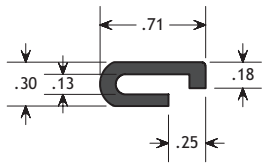

POBCO Flat Bar Clip-Ons

3/4" Wide Options

#FBU021202
 Material: UHMW
 Fits 1/8" Rail

#FBU021204
 Material: UHMW
 Fits 1/8"-3/16" Rail

#FBG021201A
 Material: Nylon MD
 Fits 1/8" Rail

#FBU021402A3/8
 Material: UHMW
 Fits 1/8" Rail

#FBU021402A3/8B
 Material: Blue UHMW
 Color: Blue

#FBU021402A1/8
 Material: UHMW
 Fits 1/8" Rail

#FB12U011202
 Material: UHMW
 Fits 1/8" Rail

#FB12P011202
 Material: Plus
 Color: Grey

#FB9U011202
 Material: UHMW
 Fits 1/8"-5/32" Rail

#FB9P011202
 Material: Plus
 Color: Grey

#FBU021206C100B
 Material: UHMW Black
 Fits 1/8" Rail

1" Wide Options

#FBU021602
 Material: UHMW
 Fits 1/8" Rail

#FBSRU021602
 Material: Black Static Reduced UHMW
 Color: Black

#FBG051601
 Material: Nylon MD
 Fits 1/4"-5/16" Rail