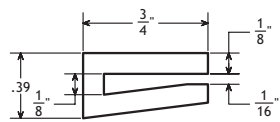

POBCO Flat Bar Clip-Ons

3/4" Wide Options

#FBU021202
 Material: UHMW
 Fits 1/8" Rail

#FBU021204
 Material: UHMW
 Fits 1/8"-3/16" Rail

#FBG021201A
 Material: Nylon MD
 Fits 1/8" Rail

#FBU021402A3/8
 Material: UHMW
 Fits 1/8" Rail

#FBU021402A3/8B
 Material: Blue UHMW
 Color: Blue

#FBU021402A1/8
 Material: UHMW
 Fits 1/8" Rail

#FB12U011202
 Material: UHMW
 Fits 1/8" Rail

#FB12P011202
 Material: Plus
 Color: Grey

#FB9U011202
 Material: UHMW
 Fits 1/8"-5/32" Rail

#FB9P011202
 Material: Plus
 Color: Grey

#FBU021206C100B
 Material: UHMW Black
 Fits 1/8" Rail

1" Wide Options

#FBU021602
 Material: UHMW
 Fits 1/8" Rail

#FBSRU021602
 Material: Black Static Reduced UHMW
 Color: Black