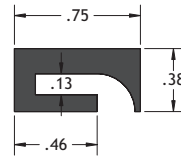

POBCO Flat Bar Clip-Ons

3/4" Wide Options

#FBU021202
 Material: UHMW
 Fits 1/8" Rail

#FBU021204
 Material: UHMW
 Fits 1/8"-3/16" Rail

#FBG021201A
 Material: Nylon MD
 Fits 1/8" Rail

#FBU021402A3/8
 Material: UHMW
 Fits 1/8" Rail

#FBU021402A3/8B
 Material: Blue UHMW
 Color: Blue

#FBU021402A1/8
 Material: UHMW
 Fits 1/8" Rail

#FB12U011202
 Material: UHMW
 Fits 1/8" Rail

#FB12P011202
 Material: Plus
 Color: Grey

#FB9U011202
 Material: UHMW
 Fits 1/8"-5/32" Rail

#FB9P011202
 Material: Plus
 Color: Grey

#FBU021206C100B
 Material: UHMW Black
 Fits 1/8" Rail

1" Wide Options

#FBU021602
 Material: UHMW
 Fits 1/8" Rail

#FBSRU021602
 Material: Black Static Reduced UHMW
 Color: Black