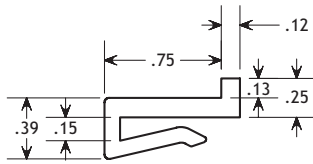

POBCO Flat Bar Clip-Ons

3/4" Wide Options

#FBU021202
 Material: UHMW
 Fits 1/8" Rail

#FBU021204
 Material: UHMW
 Fits 1/8"-3/16" Rail

#FBG021201A
 Material: Nylon MD
 Fits 1/8" Rail

#FBU021402A3/8
 Material: UHMW
 Fits 1/8" Rail

#FBU021402A3/8B
 Material: Blue UHMW
 Color: Blue

#FBU021402A1/8
 Material: UHMW
 Fits 1/8" Rail

#FB12U011202
 Material: UHMW
 Fits 1/8" Rail

#FB12P011202
 Material: Plus
 Color: Grey

#FB9U011202
 Material: UHMW
 Fits 1/8"-5/32" Rail

#FB9P011202
 Material: Plus
 Color: Grey

#FBU021206C100B
 Material: UHMW Black
 Fits 1/8" Rail

1" Wide Options

#FBU021602
 Material: UHMW
 Fits 1/8" Rail

#FBSRU021602
 Material: Black Static Reduced UHMW
 Color: Black

#FBG051601
 Material: Nylon MD
 Fits 1/4"-5/16" Rail