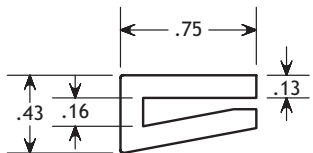

POBCO Flat Bar Clip-Ons

3/4" Wide Options

#FBU021202
 Material: UHMW
 Fits 1/8" Rail

#FBU021204
 Material: UHMW
 Fits 1/8"-3/16" Rail

#FBG021201A
 Material: Nylon MD
 Fits 1/8" Rail

#FBU021402A3/8
 Material: UHMW
 Fits 1/8" Rail

#FBU021402A3/8B
 Material: Blue UHMW
 Color: Blue

#FBU021402A1/8
 Material: UHMW
 Fits 1/8" Rail

#FB12U011202
 Material: UHMW
 Fits 1/8" Rail

#FB12P011202
 Material: Plus
 Color: Grey

#FB9U011202
 Material: UHMW
 Fits 1/8"-5/32" Rail

#FB9P011202
 Material: Plus
 Color: Grey

#FBU021206C100B
 Material: UHMW Black
 Fits 1/8" Rail

1" Wide Options

#FBU021602
 Material: UHMW
 Fits 1/8" Rail

#FBSRU021602
 Material: Black Static Reduced UHMW
 Color: Black