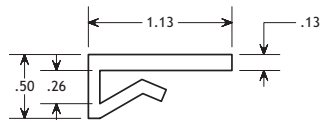

#FB9P011202
 Material: Plus
 Color: Grey

#FBU021206C100B
 Material: UHMW Black
 Fits 1/8" Rail

1" Wide Options

#FBU021602
 Material: UHMW
 Fits 1/8" Rail

#FBSRU021602
 Material: Black Static Reduced UHMW
 Color: Black

#FBU021603
 Material: UHMW
 Fits 1/8"-3/16" Rail

#FBU021604
 Material: UHMW
 Fits 1/8"-3/16" Rail

#FBU041603
 Material: UHMW
 Fits 3/16"-1/4" Rail

#FBU041802
 Material: UHMW
 Fits 1/4" Rail

#FBG031601
 Material: Nylon MD
 Fits 1/8"-3/16" Rail