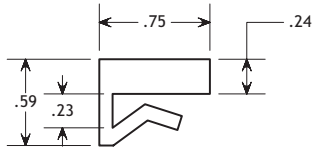

POBCO Flat Bar Clip-Ons

3/4" Wide Options

#FBU021202
 Material: UHMW
 Fits 1/8" Rail

#FBU021204
 Material: UHMW
 Fits 1/8"-3/16" Rail

#FBG021201A
 Material: Nylon MD
 Fits 1/8" Rail

#FBU021402A3/8
 Material: UHMW
 Fits 1/8" Rail

#FBU021402A3/8B
 Material: Blue UHMW
 Color: Blue

#FBU021402A1/8
 Material: UHMW
 Fits 1/8" Rail

#FB12U011202
 Material: UHMW
 Fits 1/8" Rail

#FB12P011202
 Material: Plus
 Color: Grey

#FB9U011202
 Material: UHMW
 Fits 1/8"-5/32" Rail

#FB9P011202
 Material: Plus
 Color: Grey

#FBU021206C100B
 Material: UHMW Black
 Fits 1/8" Rail

1" Wide Options

#FBU021602
 Material: UHMW
 Fits 1/8" Rail

#FBSRU021602
 Material: Black Static Reduced UHMW
 Color: Black