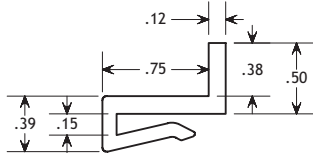

POBCO Flat Bar Clip-Ons

3/4" Wide Options

#FBU021202
 Material: UHMW
 Fits 1/8" Rail

#FBU021204
 Material: UHMW
 Fits 1/8"-3/16" Rail

#FBG021201A
 Material: Nylon MD
 Fits 1/8" Rail

#FBU021402A3/8
 Material: UHMW
 Fits 1/8" Rail

#FBU021402A3/8B
 Material: Blue UHMW
 Color: Blue

#FBU021402A1/8
 Material: UHMW
 Fits 1/8" Rail

#FB12U011202
 Material: UHMW
 Fits 1/8" Rail

#FB12P011202
 Material: Plus
 Color: Grey

#FB9U011202
 Material: UHMW
 Fits 1/8"-5/32" Rail

#FB9P011202
 Material: Plus
 Color: Grey

#FBU021206C100B
 Material: UHMW Black
 Fits 1/8" Rail

1" Wide Options

#FBU021602
 Material: UHMW
 Fits 1/8" Rail

#FBSRU021602
 Material: Black Static Reduced UHMW
 Color: Black