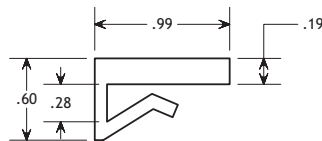

#FB9P011202
 Material: Plus
 Color: Grey

#FBU021206C100B
 Material: UHMW Black
 Fits 1/8" Rail

1" Wide Options

#FBU021602
 Material: UHMW
 Fits 1/8" Rail

#FBSRU021602
 Material: Black Static Reduced UHMW
 Color: Black

#FBU021603
 Material: UHMW
 Fits 1/8"-3/16" Rail

#FBU021604
 Material: UHMW
 Fits 1/8"-3/16" Rail

#FBU041603
 Material: UHMW
 Fits 3/16"-1/4" Rail

#FBU041802
 Material: UHMW
 Fits 1/4" Rail

#FBG031601
 Material: Nylon MD
 Fits 1/8"-3/16" Rail