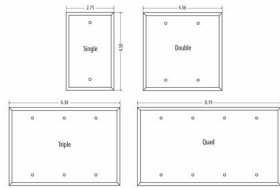

STANDARD - WHITE SMOOTH

Standard Metal Wallplates: White Smooth Toggle

E03

Catalog #: WW-T

APPLICATIONS

Designed for use in home, commercial and industrial settings for enhanced durability and appearance.
N/A

GENERAL PRODUCT INFORMATION

Color: White Smooth

CONFIGURATION

Gangs: 1

PRODUCT MEASUREMENTS

Wt. Ea. (Lbs.): 0.119

PACKAGING

Package Type: Polybag
Std. Pkg.: 25
Product UPC-A Labeled: Yes
Weight (Lbs. Per/C): 11.90
Ship Carton Length (in.): 12.52
Ship Carton Width (in.): 5.63
Ship Carton Height (in.): 5.16
Ctn Weight (Lbs.): 12.50
Pallet Qty: 7000.00
UPC Number: 092326180542
I2of5: 50092326180547