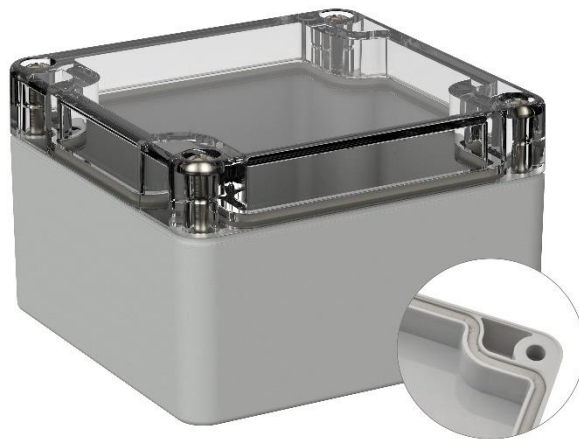

# RS PRO Polycarbonate Enclosure, Light Grey, IP66

Stock No: 201-0133

## Technical Specifications:

Body Material	Polycarbonate
Length	82 mm
Width	80 mm
Height	55 mm
IP	IP66
Colour	Light Grey

## Features & Benefits:

- seal factory-assembled
- IP-Protection (DIN EN 60529)
- supplied with screws
- crystal-clear lid