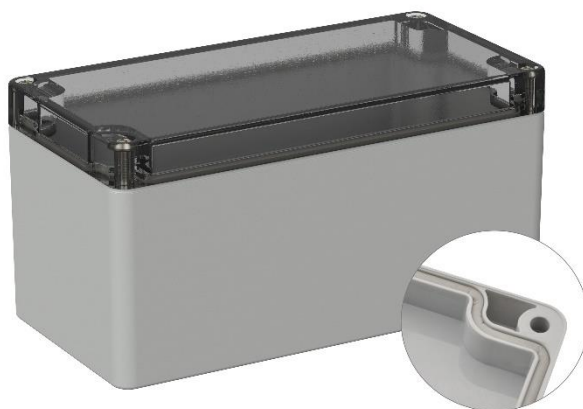

Datasheet

RS PRO Polycarbonate Enclosure, Light Grey, IP66

Stock No: 201-0154

Technical Specifications:

Body Material	Polycarbonate
Length	160 mm
Width	80 mm
Height	85 mm
IP	IP66
Colour	Light Grey

Features & Benefits:

- seal factory-assembled
- IP-Protection (DIN EN 60529)
- supplied with screws
- crystal-clear lid

Dimensional line drawings