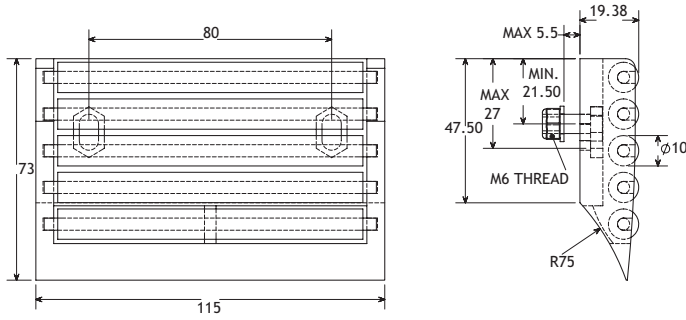

POBCO Modular Transfer Plates with Stainless Rollers

Materials and Information:

- Grey Acetal Plate
- Rollers 304 Stainless
- 304 Stainless Hardware
- Easy to Assemble
- Mounting Bolts Included
- Low Friction, Minimal Noise, Easy to Clean

Offered in 6 Sizes (dimensions in mm)

MTP257RSS

MTP261RSS

MTP260RSS

MTP258RSS

MTP259RSS

MTP262RSS