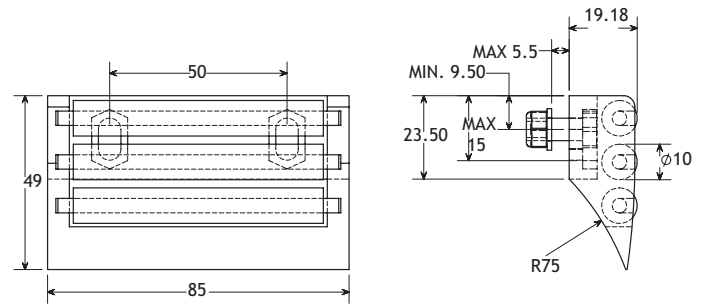

POBCO Modular Transfer Plates with Stainless Rollers

Materials and Information:

- Grey Acetal Plate
- Rollers 304 Stainless
- 304 Stainless Hardware
- Easy to Assemble
- Mounting Bolts Included
- Low Friction, Minimal Noise, Easy to Clean

Offered in 6 Sizes (dimensions in mm)

MTP257RSS

MTP261RSS

MTP260RSS

MTP258RSS

MTP259RSS

MTP262RSS