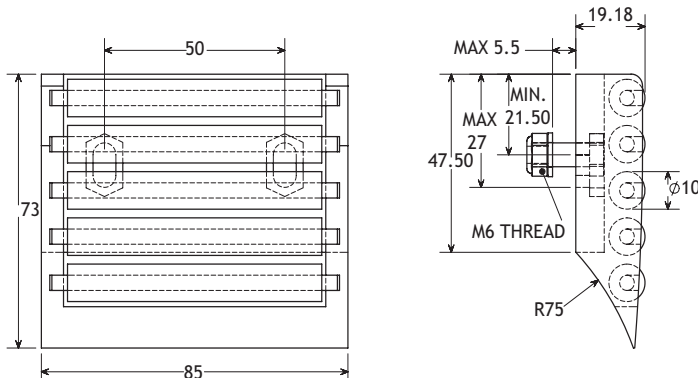

POBCO Modular Transfer Plates with Stainless Rollers

Materials and Information:

- Grey Acetal Plate
- Rollers 304 Stainless
- 304 Stainless Hardware
- Easy to Assemble
- Mounting Bolts Included
- Low Friction, Minimal Noise, Easy to Clean

Offered in 6 Sizes (dimensions in mm)

MTP257RSS

MTP261RSS

MTP260RSS

MTP258RSS

MTP259RSS

MTP262RSS