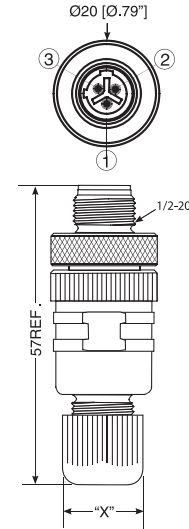

1/2"-20 Field Attachable Connectors

RSC 3U | RKC 3U

Male, 3-Pole

Field attachable connector, 1/2"-20 male connector, 3-pole, dual keyway with threaded joint, assembling with screw terminals.

Female, 3-Pole

Field attachable connector, 1/2"-20 female

connector, 3-pole, dual keyway with threaded joint, assembling with screw terminals.

RSC 3U

RKC 3U

Pin Assignments

Face Views / 1/2"-20, Male / Female

3 pole