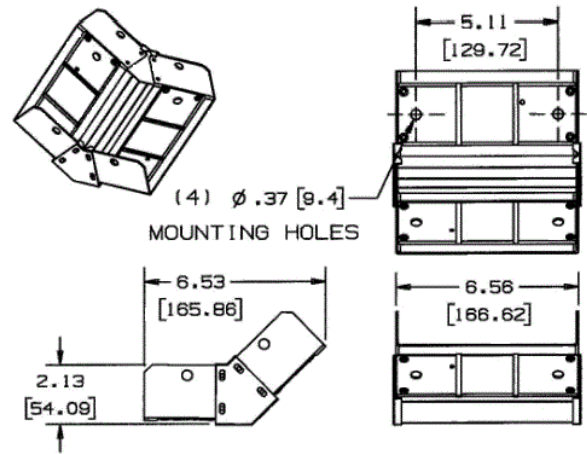

Raceway
Metal Raceway

HBL6750 Series Internal or External 45°
Elbow

HUBBELL

Features

- For making internal or external turns in a run of HBL6750 Raceway

Ordering Information

Description	Material	UPC Number	Catalog Number
Internal or External 45° Elbow	Steel	783585217673	HBL6712TXIV

Color
Ivory

Listings

UL Listed
CSA Certified

Specifications

Height	6.56"
Width	6.53"
Length	2.14"

Online Resources

Customer Use Drawing
eCatalog
Installation Instructions

Dimensions in Inches (mm)