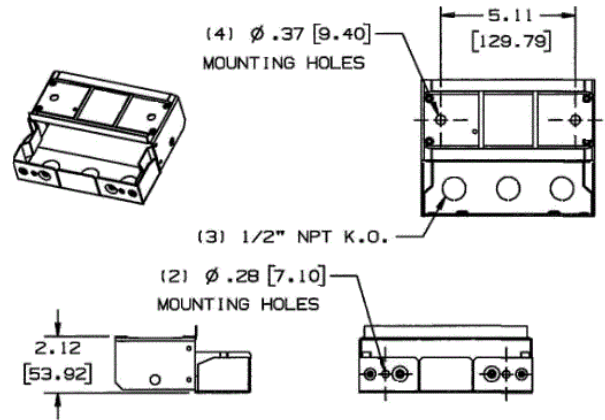

Raceway
Metal Raceway
HBL6750 Series Inverted Internal Elbow

HUBBELL

Features

- For connecting a vertical run of HBL6750 Raceway with a horizontal run.

Ordering Information

Description	Material	UPC Number	Catalog Number
Inverted Internal Elbow	Steel	783585217789	HBL6717NGY

Color
Gray

Listings

UL Listed
CSA Certified

Specifications

Height	2.14"
Width	6.56"
Length	5.13"

Online Resources

Customer Use Drawing
eCatalog
Installation Instructions

Dimensions in Inches (mm)