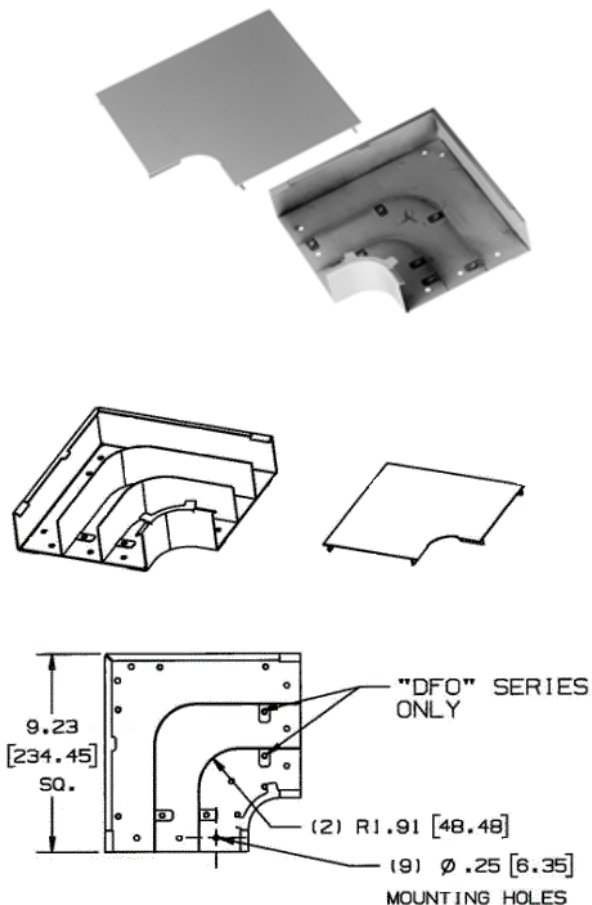

### Features

- For right angle turns on same surface.
- HBL6751A couplings included

### Ordering Information

Description	Material	UPC Number	Catalog Number
Flat Elbow, Undivided	Steel	783585217642	HBL6711GY

**Color**  
Gray

### Specifications

Height	2.14"
Width	9.23"
Length	6.75"