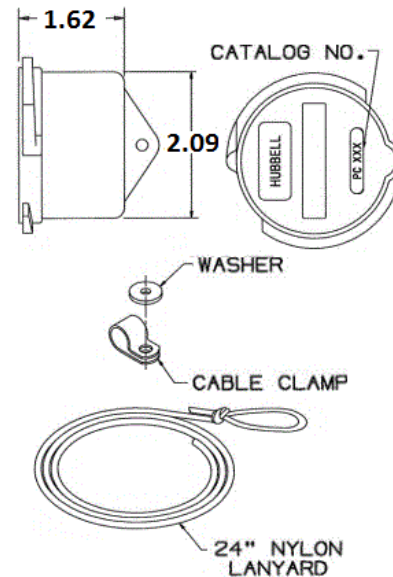

IEC Pin and Sleeve

Accessories

Closure Cap

Features

- Cap assemblies provide watertight sealing

Ordering Information

Description	UPC	Catalog Number
Closure Cap, 3W 20A Pin and Sleeve Males	783585373201	PC320

Device Color

Gray

Standards

UL Listed
CSA Certified

Specifications

Gaskets	Neoprene
Assembly Screws	Stainless Steel
Hinge Spring	Stainless Steel
Replacement Part	Plug Cover

Online Resources

Customer Use Drawing
eCatalog
Installation Instructions

HUBBELL

Dimensions in Inches (mm)

Hubbell Wiring Device-Kellems • Hubbell Incorporated (Delaware) • 40 Waterview Drive • Shelton, CT 06484

Phone (800) 288-6000 • Fax (800) 255-1031 • Specifications subject to change without notice.