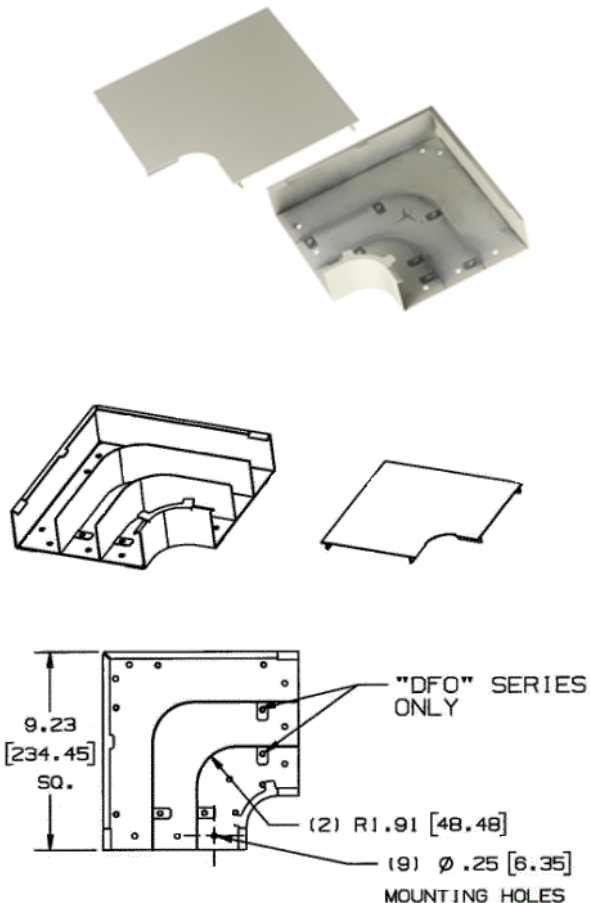

# HUBBELL

**Features**

- For right angle turns on same surface.
- HBL6751A couplings included

**Ordering Information**

| Description           | Material | UPC Number   | Catalog Number |
|-----------------------|----------|--------------|----------------|
| Flat Elbow, Undivided | Steel    | 783585217659 | HBL6711IV      |

**Color**  
Ivory

**Listings**

UL Listed  
CSA Certified

**Specifications**

|        |       |
|--------|-------|
| Height | 2.14" |
| Width  | 9.23" |
| Length | 6.75" |

**Online Resources**

Customer Use Drawing  
eCatalog  
Installation Instructions

Dimensions in Inches (mm)

Hubbell Wiring Device-Kellems • Hubbell Incorporated (Delaware) • 40 Waterview Drive • Shelton, CT 06484

Phone (800) 288-6000 • Fax (800) 255-1031 • Specifications subject to change without notice.