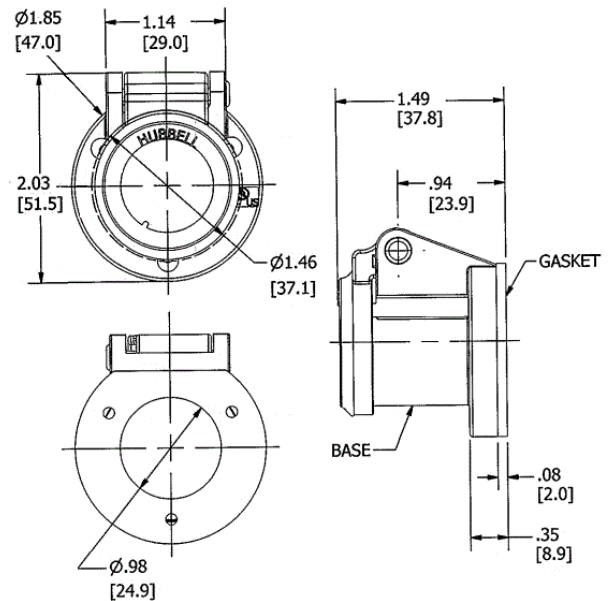

Ordering Information

Description	Device Color	UPC	Catalog Number
Use with stud type or double set screw receptacles	Blue	783585458458	HBL15NCBL

Standards

UL and cUL Listed
 National Electric Code (NEC), ANSI/NFPA 70
 UL Enclosure Types 3R, 4X, 12