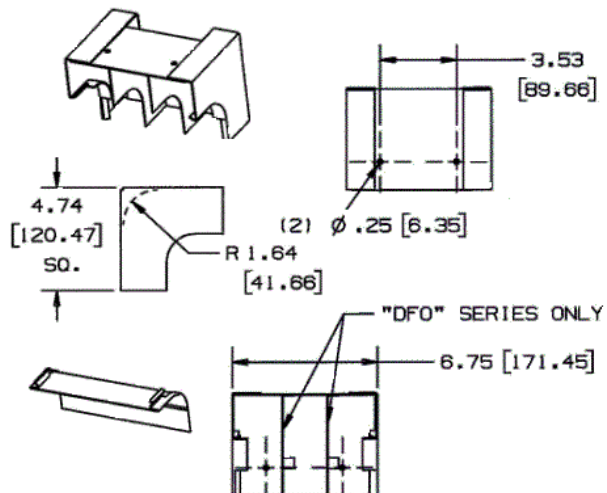

# HUBBELL

**Features**

- For inside surface at right angles.
- HBL6751A couplings included

**Ordering Information**

Description	Material	UPC Number	Catalog Number
Internal Elbow, Undivided	Steel	783585217765	HBL6717GY

**Color**  
 Gray

**Listings**

UL Listed  
 CSA Certified

**Specifications**

Height	6.75"
Width	4.74"
Length	4.74"

**Online Resources**

Customer Use Drawing  
 eCatalog  
 Installation Instructions

Dimensions in Inches (mm)