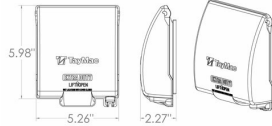

**METALLIC LOW PROFILE WIU COVERS**

**Two Gang Metal Low Profile While-In-Use Covers - Extra Duty®  
2-Gang 55-in-1**

**C11**

Catalog #: MX7280S

**APPLICATIONS**

Designed for use whenever weatherproof protection is required while an outlet is in use.  
N/A

**PRODUCT FEATURES**

- Revolutionary patented design expands from 2" to 3-1/2" for while-in-use needs
- Heavy duty die-cast metal construction
- Patented Quick-Fit™ keyhole mounting system allows installation in under a minute.
- Pre-configured for GFCI with patented Knockout technology for alternate devices
- Includes attached gasket and mounting hardware
- Lockable tab
- Premium Powder Coat

**GENERAL PRODUCT INFORMATION**

Color: Gray

**CONFIGURATION**

Gangs: 2

**PRODUCT MEASUREMENTS**

Depth: 2 in. to 3-1/2 in.  
Wt. Ea. (Lbs.): 1.200

**PACKAGING**

Package Type: Shrink  
 Std. Pkg.: 2  
 Product UPC-A Labeled: Yes  
 Weight (Lbs. Per/C): 120.00  
 Ship Carton Length (in.): 5.38  
 Ship Carton Width (in.): 6.00  
 Ship Carton Height (in.): 7.38  
 Ctn Weight (Lbs.): 2.40  
 Pallet Qty: 520.00  
 UPC Number: 092326101370  
 I2of5: 30092326101371