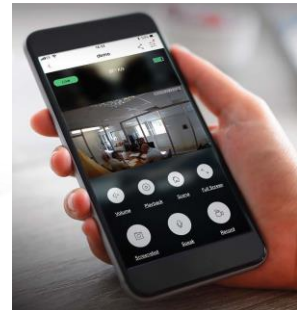

RS PRO Wireless Wi-Fi Video Doorbell

Stock No: 192-4546

Technical Specifications:

136mm x 62mm x 26mm	WiFi/Wireless (rechargeable battery supplied)
Rechargeable Battery or Operating voltage: 12VAC	1080p HD Resolution
Supplied With Internal Chime	Supplied With 16GB SD Card
Motion Alert on your Mobile	NO MONTHLY SUBSCRIPTION