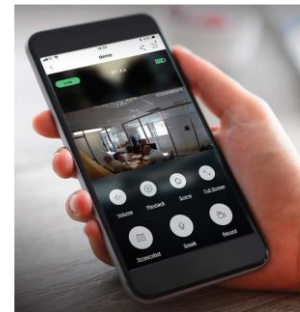

Datasheet

ENGLISH

RS PRO Wireless Wi-Fi Video Doorbell

Stock No: 192-4545

Technical Specifications:

136mm x 62mm x 26mm	WiFi/Wireless (rechargeable battery-supplied)
Rechargeable Battery or Operating voltage: 12VAC	1080p HD Resolution
Supplied With Internal Chime	Supplied With 16GB SD Card
Motion Alert on your Mobile	NO MONTHLY SUBSCRIPTION

Features & Benefits:

- NO MONTHLY SUBSCRIPTION
- WIFI/Wireless (rechargeable battery)
- 2 Way Audio
- Motion Alert on Your Mobile Phone
- DIY Install

Dimensional line drawings

Quality Standards:

CE

FCC

ROHS

General

- Rechargeable battery powered
- 1080P HD video and live streaming
- 166 degree wide angle lens
- 16G SD card
- 2 way audio intercom
- Motion alert to your mobile device
- IR night vision
- Up to 5 users per device
- Unlimited doorbells per device
- IOS and Android phones are supported
- DIY install
- FREE APP