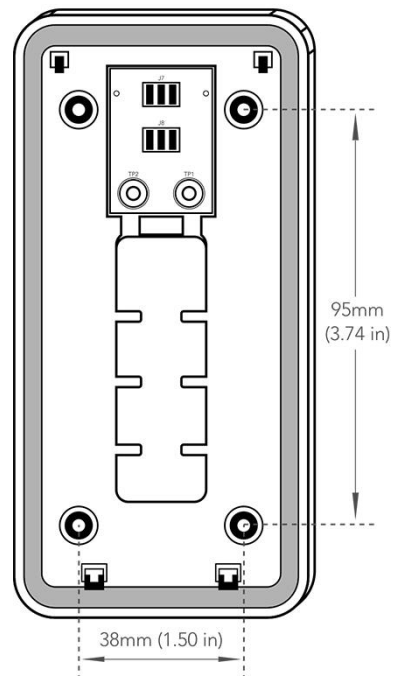

Features & Benefits:

- NO MONTHLY SUBSCRIPTION
- WIFI/Wireless (rechargeable battery)
- 2 Way Audio
- Motion Alert on Your Mobile Phone
- DIY Install

Dimensional line drawings

Quality Standards:

CE

FCC

ROHS