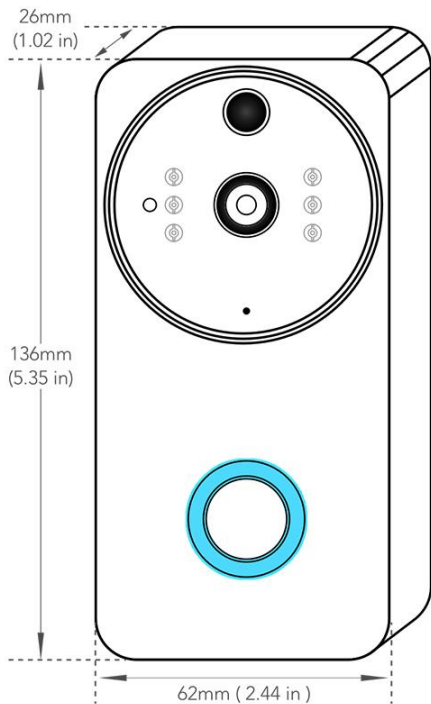

Features & Benefits:

- NO MONTHLY SUBSCRIPTION
- WIFI/Wireless (rechargeable battery)
- 2 Way Audio
- Motion Alert on Your Mobile Phone
- DIY Install

Dimensional line drawings

Quality Standards:

CE

FCC

ROHS