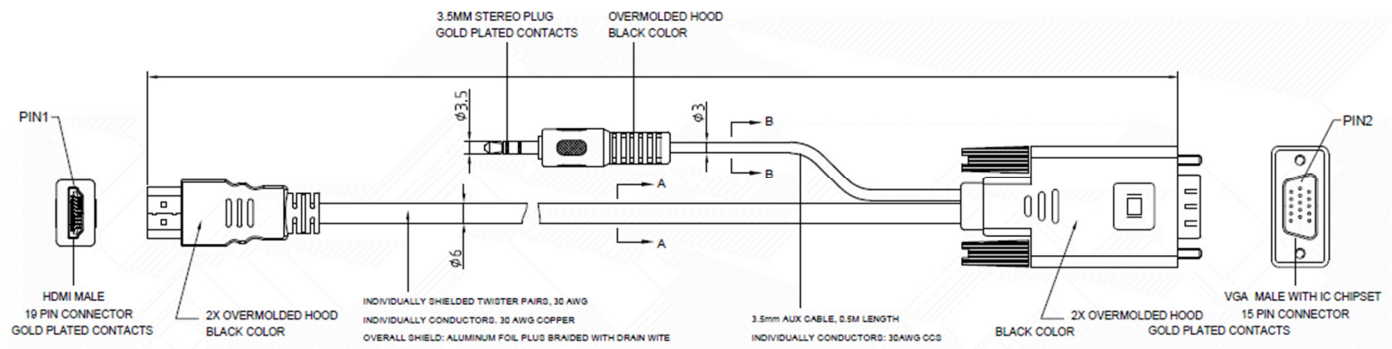

## RS PRO Active 1.8m HDMI Male to VGA Male With 3.5mm Audio Cable, Black

Stock number: 192-4518

EN

The RSPRO 1.8 metre HDMI to VGA cable is an active convertor which uses a chipset to convert the digital HDMI signal on your Laptop/Desktop etc to an analogue SVGA signal on your display.

The SVGA shell is made of black ABS and the cable and HDMI hood is made from black PVC. The HDMI connector has gold plated connections, while the SVGA connector has nickel connections.

The advantages of this cable are that you can receive the audio from the HDMI to the 3.5mm jack plug, which can be attached to speakers.

HDMI TO VGA CABLE			
Item Name		Description	QTY
CONDUCTOR A	Material	0.23mm BCX1P	5pcs
CONDUCTOR B	Material	0.23mm BC	3pcs
INSULATOR	Material	FPE/HDPE	
SHIELD	Material	AL/FOIL	
DRAIN WIRE	Material	0.25MM CCS	
OUTER	OD	6mm	
JACKET	Color	BLACK	
AUX CABLE			
CONDUCTOR	Material	7/0.1mm CCS	3pcs
INSULATOR	Material	PVC	
OUTER	OD	3mm	
JACKET	Color	BLACK	