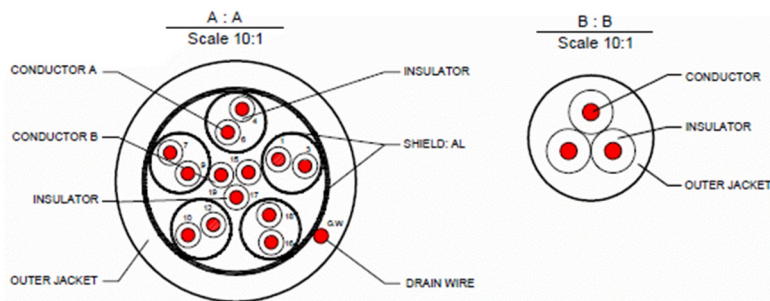

Datasheet

RS PRO Active 1.8m HDMI Male to VGA Male With 3.5mm Audio Cable, Black

Stock number: 192-4518

EN

The RSPRO 1.8 metre HDMI to VGA cable is an active convertor which uses a chipset to convert the digital HDMI signal on your Laptop/Desktop etc to an analogue SVGA signal on your display.

The SVGA shell is made of black ABS and the cable and HDMI hood is made from black PVC. The HDMI connector has gold plated connections, while the SVGA connector has nickel connections.

The advantages of this cable are that you can receive the audio from the HDMI to the 3.5mm jack plug, which can be attached to speakers.