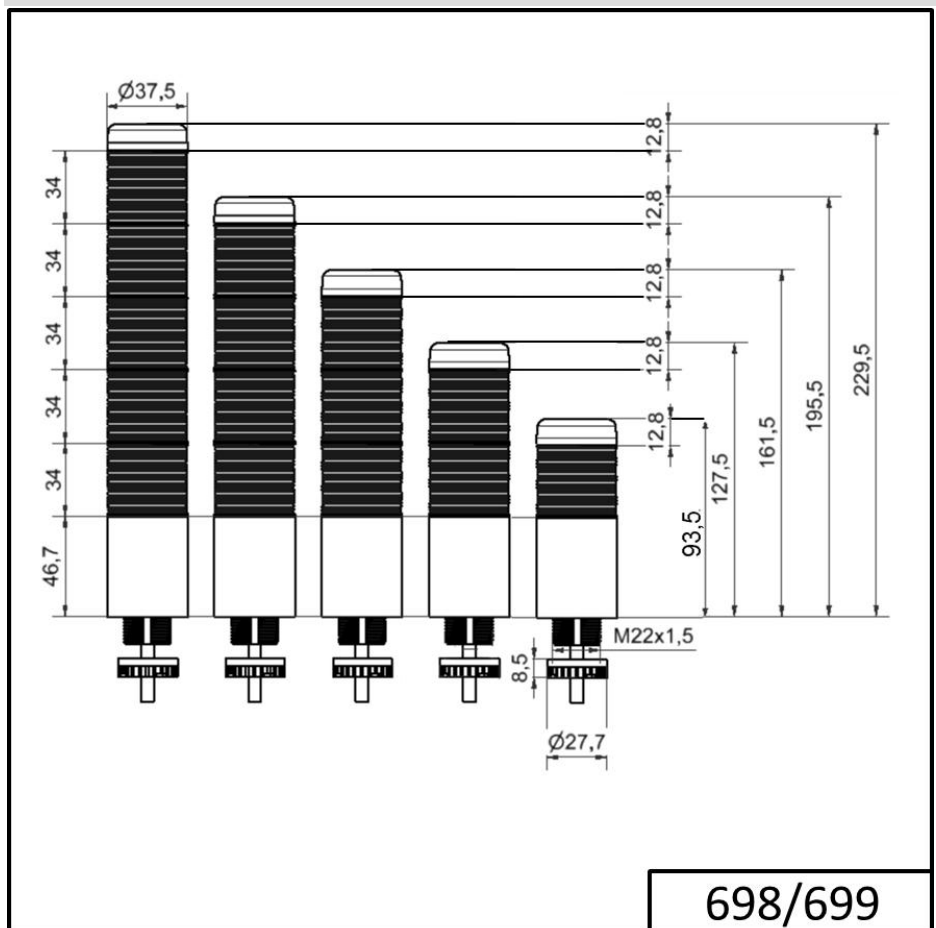

Completely pre-assembled Signal Towers / KOMPAKT 37
K37 cable EM Pulse tone 24VAC/DC BU/GN/Y

Light colour	Blue Green Red Yellow
Optical signal image	Permanent
Service life optical	50,000 h maximum

ACUSTICAL DATA	
Volume/dB(max) at 1m distance	85,0 dB (A)
Acoustic signal image	Pulse tone
Audio frequency	2900 Hz
Acoustic service life	5,000 h minimum

DRAWING

698/699

! For additional installation and mounting information, refer to the appropriate user guide at www.werma.com. This printed copy is for information only and is subject to alteration.