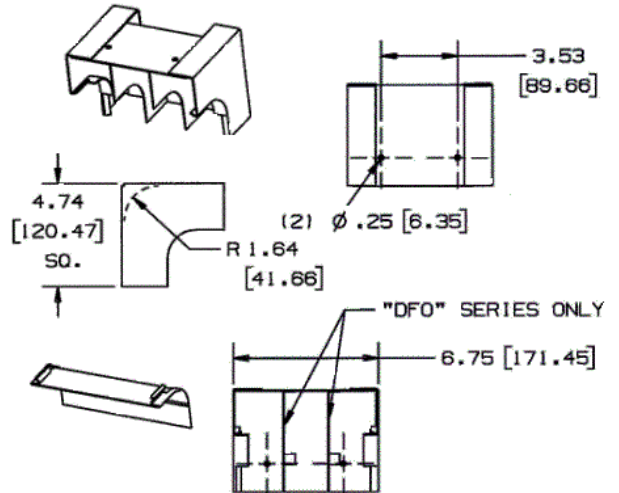

Raceway
Metal Raceway
HBL6750 Series Internal Elbow, Undivided

HUBBELL

Features

- For inside surface at right angles.
- HBL6751A couplings included

Ordering Information

| Description | Material | UPC Number | Catalog Number |
|---------------------------|----------|--------------|----------------|
| Internal Elbow, Undivided | Steel | 783585217772 | HBL6717IV |

Color
Ivory

Listings

UL Listed
CSA Certified

Specifications

| | |
|--------|-------|
| Height | 6.75" |
| Width | 4.74" |
| Length | 4.74" |

Online Resources

Customer Use Drawing
eCatalog
Installation Instructions

Dimensions in Inches (mm)

Hubbell Wiring Device-Kellems • Hubbell Incorporated (Delaware) • 40 Waterview Drive • Shelton, CT 06484

Phone (800) 288-6000 • Fax (800) 255-1031 • Specifications subject to change without notice.