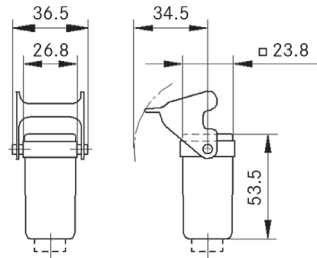

EPIC® ULTRA HA 3/4 surface mount base

Surface mount with single lever

all dimensions are in mm

Technical data	
IP Protection class:	UL 50E Type 4, 4X, 12 IP65

Approvals

metric

Size	Part number
M20	10423203

If not otherwise specified, all values relating to the product are nominal values.
Photographs are not to scale and are not true representations of the products in question.

EPIC® ULTRA HA 3/4 panel mount base

Panel mount base with single lever

all dimensions are in mm

Technical data

IP Protection class: UL 50E Type 4, 4X, 12
IP65

Approvals

Description	Part number
standard	10423200
right angle	10423202

EPIC® HA 3/4 cable coupler hood

Cable coupler with single lever

all dimensions are in mm

Technical data

IP Protection class: UL 50E Type 4, 4X, 12
IP65

Approvals

metric

Size	Part number	SKINTOP® MS-M
M20	10423204	53112020

If not otherwise specified, all values relating to the product are nominal values. Photographs are not to scale and are not true representations of the products in question.