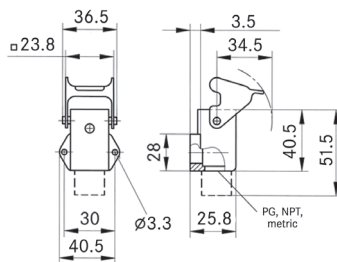

EPIC® ULTRA HA 3/4 hood

Hood with single lever bolts

all dimensions are in mm

Technical data	
IP Protection class:	UL 50E Type 4, 4X, 12 IP65

Approvals

metric

Size	Part number		SKINTOP® MS-M
	top entry	side entry	
M20	10423300	10423201	53112020

EPIC® ULTRA HA 3/4 surface mount base

Surface mount with single lever

all dimensions are in mm

Technical data	
IP Protection class:	UL 50E Type 4, 4X, 12 IP65

Approvals

metric

Size	Part number
M20	10423203

If not otherwise specified, all values relating to the product are nominal values.
Photographs are not to scale and are not true representations of the products in question.

EPIC® ULTRA HA 3/4 panel mount base

Panel mount base with single lever

all dimensions are in mm

Technical data

IP Protection class: UL 50E Type 4, 4X, 12
IP65

Approvals

Description	Part number
standard	10423200
right angle	10423202

EPIC® HA 3/4 cable coupler hood

Cable coupler with single lever

all dimensions are in mm

Technical data

IP Protection class: UL 50E Type 4, 4X, 12
IP65

Approvals

metric

Size	Part number	SKINTOP® MS-M
M20	10423204	53112020