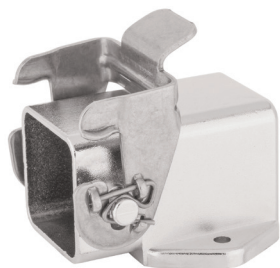

EPIC® ULTRA HA 3/4 hood

Hood with single lever bolts

all dimensions are in mm

Technical data	
IP Protection class:	UL 50E Type 4, 4X, 12 IP65

Approvals

metric

Size	Part number		SKINTOP® MS-M
	top entry	side entry	
M20	10423300	10423201	53112020

EPIC® ULTRA HA 3/4 surface mount base

Surface mount with single lever

all dimensions are in mm

Technical data	
IP Protection class:	UL 50E Type 4, 4X, 12 IP65

Approvals

metric

Size	Part number
M20	10423203

If not otherwise specified, all values relating to the product are nominal values.
Photographs are not to scale and are not true representations of the products in question.

EPIC® ULTRA HA 3/4 panel mount base

Panel mount base with single lever

all dimensions are in mm

Technical data

IP Protection class: UL 50E Type 4, 4X, 12
IP65

Approvals

Description	Part number
standard	10423200
right angle	10423202

EPIC® HA 3/4 cable coupler hood

Cable coupler with single lever

all dimensions are in mm

Technical data

IP Protection class: UL 50E Type 4, 4X, 12
IP65

Approvals

metric

Size	Part number	SKINTOP® MS-M
M20	10423204	53112020