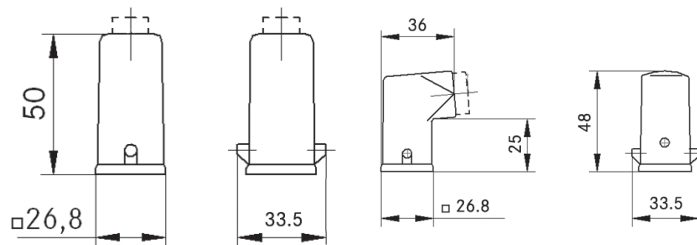

EPIC® ULTRA HA 3/4 hood

Hood with single lever bolts

all dimensions are in mm

Technical data	
IP Protection class:	UL 50E Type 4, 4X, 12 IP65

Approvals

metric

Size	Part number		SKINTOP® MS-M
	top entry	side entry	
M20	10423300	10423201	53112020

EPIC® ULTRA HA 3/4 surface mount base

Surface mount with single lever

all dimensions are in mm

Technical data	
IP Protection class:	UL 50E Type 4, 4X, 12 IP65

Approvals

metric

Size	Part number
M20	10423203

If not otherwise specified, all values relating to the product are nominal values.
Photographs are not to scale and are not true representations of the products in question.

EPIC® ULTRA HA 3/4 panel mount base

Panel mount base with single lever

all dimensions are in mm

Technical data

IP Protection class: UL 50E Type 4, 4X, 12
IP65

Approvals

Description	Part number
standard	10423200
right angle	10423202

EPIC® HA 3/4 cable coupler hood

Cable coupler with single lever

all dimensions are in mm

Technical data

IP Protection class: UL 50E Type 4, 4X, 12
IP65

Approvals

metric

Size	Part number	SKINTOP® MS-M
M20	10423204	53112020