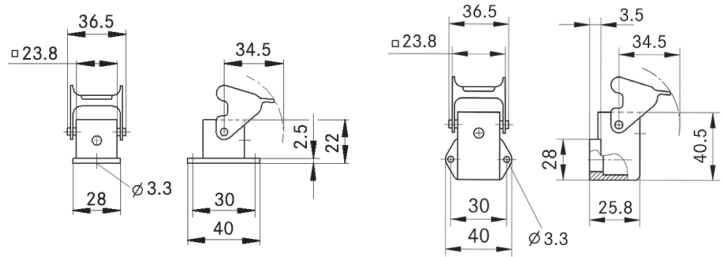

EPIC® ULTRA HA 3/4 hood

Hood with single lever bolts

all dimensions are in mm

Technical data	
IP Protection class:	UL 50E Type 4, 4X, 12 IP65

Approvals

metric

Size	Part number		SKINTOP® MS-M
	top entry	side entry	
M20	10423300	10423201	53112020

EPIC® ULTRA HA 3/4 surface mount base

Surface mount with single lever

all dimensions are in mm

Technical data	
IP Protection class:	UL 50E Type 4, 4X, 12 IP65

Approvals

metric

Size	Part number
M20	10423203

If not otherwise specified, all values relating to the product are nominal values.
Photographs are not to scale and are not true representations of the products in question.

EPIC® ULTRA HA 3/4 panel mount base

Panel mount base with single lever

all dimensions are in mm

Technical data

IP Protection class: UL 50E Type 4, 4X, 12
IP65

Approvals

Description	Part number
standard	10423200
right angle	10423202

EPIC® HA 3/4 cable coupler hood

Cable coupler with single lever

all dimensions are in mm

Technical data

IP Protection class: UL 50E Type 4, 4X, 12
IP65

Approvals

metric

Size	Part number	SKINTOP® MS-M
M20	10423204	53112020