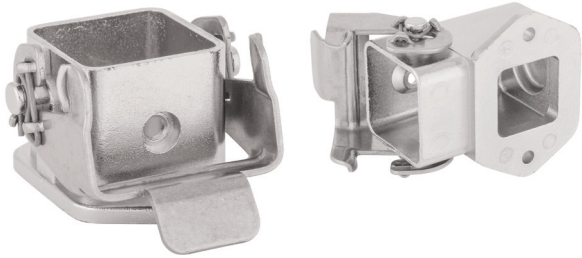

EPIC® ULTRA HA 3/4 hood

Hood with single lever bolts

all dimensions are in mm

Technical data	
IP Protection class:	UL 50E Type 4, 4X, 12 IP65

Approvals

metric

Size	Part number		SKINTOP® MS-M
	top entry	side entry	
M20	10423300	10423201	53112020

EPIC® ULTRA HA 3/4 surface mount base

Surface mount with single lever

all dimensions are in mm

Technical data	
IP Protection class:	UL 50E Type 4, 4X, 12 IP65

Approvals

metric

Size	Part number
M20	10423203

If not otherwise specified, all values relating to the product are nominal values.
Photographs are not to scale and are not true representations of the products in question.

EPIC® ULTRA HA 3/4 panel mount base

Panel mount base with single lever

all dimensions are in mm

Technical data

IP Protection class: UL 50E Type 4, 4X, 12
IP65

Approvals

Description	Part number
standard	10423200
right angle	10423202

EPIC® HA 3/4 cable coupler hood

Cable coupler with single lever

all dimensions are in mm

Technical data

IP Protection class: UL 50E Type 4, 4X, 12
IP65

Approvals

metric

Size	Part number	SKINTOP® MS-M
M20	10423204	53112020