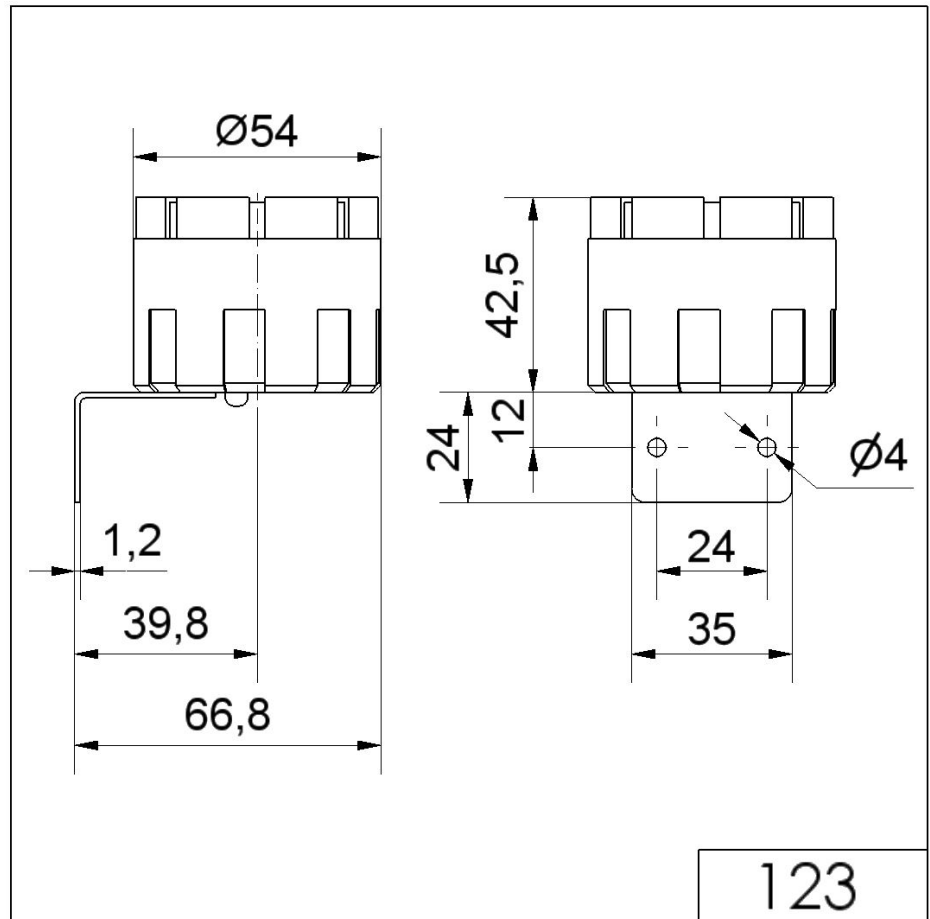

Midi Horns and Sirens / Electronic Siren 123
Electr. Siren WM alternating 24VDC BK

DRAWING

123

For additional installation and mounting information, refer to the appropriate user guide at www.werma.com. This printed copy is for information only and is subject to alteration.