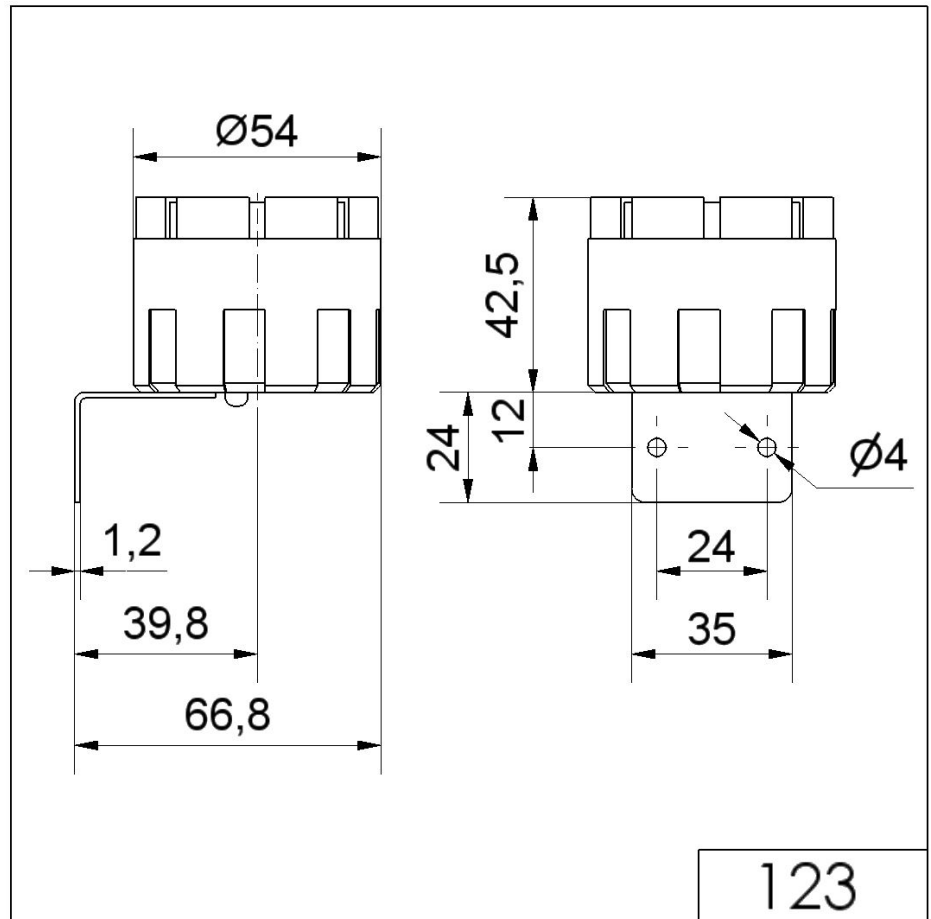

Midi Horns and Sirens / Electronic Siren 123

Electr. Siren WM alternating 12VDC BK

DRAWING

123

For additional installation and mounting information, refer to the appropriate user guide at www.werma.com. This printed copy is for information only and is subject to alteration.