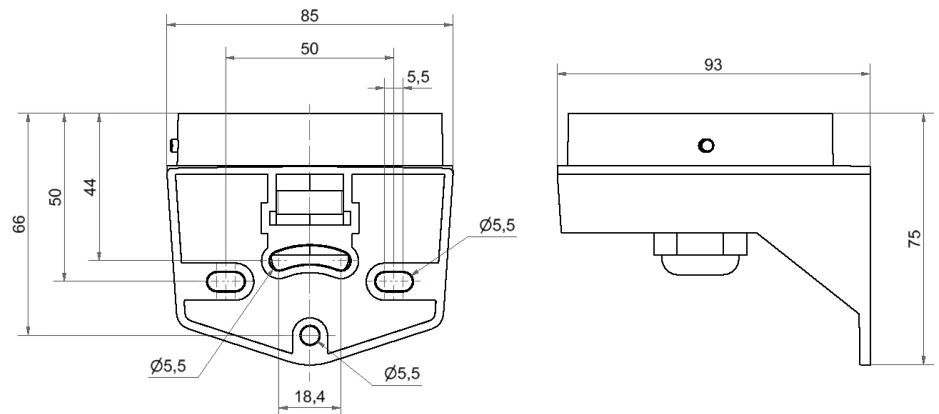

EvoSIGNAL / EvoSIGNAL Accessories

Midi Bracket Cable Gland WM GY

Part No.: 261.700.06

RoHS

MECHANICAL DATA

Length	93 mm
Width	85 mm
Height	75 mm
Materials	PC/ABS
Housing colour	Grey
Protection category	IP66
Cable entry	Screwed cable gland
Cable entry minimum	d = 8 mm
Cable entry maximum	d = 12 mm
Tension relief	Present (conforms to VDI)
Type of fixing	Wall mounting
Working temperature minimum	-30°C
Working temperature maximum	+60°C
Weight with packaging	87 g
Product weight	87 g

ELECTRICAL DATA

Pollution degree	3
------------------	---

DRAWING

For additional installation and mounting information, refer to the appropriate user guide at www.werma.com. This printed copy is for information only and is subject to alteration.