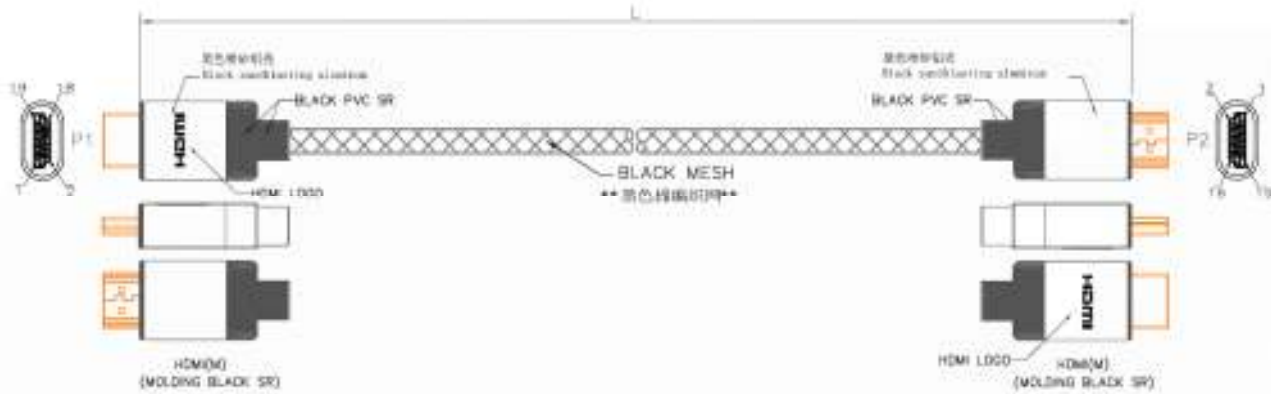

## RS PRO 1mtr HDMI M-M 8K High Speed with Ethernet Cable – Black with Black Connectors

Stock number: 195-4889

EN

The RSPRO 1 metre male to male 8K HDMI cable which has a black PVC jack with mesh and an outer diameter of 7.3mm. The connectors have a gold flash covering to prevent corrosion.

The connector hoods are also made of Aluminium and sandblasted black and has a strain relief to prevent the jacket splitting around the boot.

HDMI is possibly the most common display connection on the market which can be found on devices ranging from PC's, Bluray players, games consoles and more.

HDMI(M)	1	3	2	4	6	5	7	9	8	10	12	11	14	19	17	13	15	16	18	64
HDMI(M)	1	3	2	4	6	5	7	9	8	10	12	11	14	19	17	13	15	16	18	64
	PAIR		G	PAIR		G	PAIR		G	PAIR		G	PAIR		G	4C				SHELL

- CABLE: 28AWG(1/0.32BC),UL20276,AL+B+D-FOIL,[(#28\*1P+D+FAM)\*5PCS+#28\*4C], BLACK COLOR,OD=7.3±0.2mm,PVC JACKET.
- LENGTH: L.
- CONNECTORS:HDMI(M)\*2PCS(BLACK INSULATOR)(SHELL GOLD PLATED).
- MOLD: MOLDING TYPE.
- CONTACTS:
- Test machine test condition.
  - 100% OPEN,SHORT&INTERMITANCE TEST.
  - CONDUCTOR RESISTANCE: 2ohms MAX:
  - INSULATION RESISTANCE: 10MΩ Min/,10ms:
- ALL MUST BE MEET ON ROHS COMPLIANT.