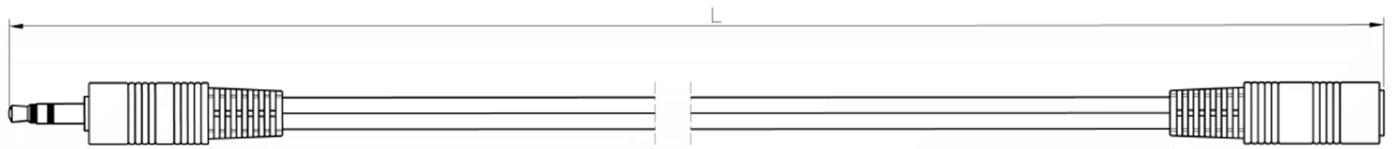

Datasheet

RS PRO 2m 3.5mm Stereo Extension Cable, White

Stock number: 192-4420

EN

The RS PRO 2 metre, 3.5mm stereo extension cable has a jack plug to a socket both with moulded white boots.

The connectors are nickel and have a strain relief to help avoid the cable splitting around the edge of the boot.

The 3.5mm jack plug is used on a variety of audio devices.

1. CABLE: (0.10CCS*10*2C) OD2.6mm*2, WHITE COLOR, PVC JACKET.
2. CONNECTORS: ϕ 3.5mm STEREO PLUG GOLD*1PCS, ϕ 3.5mm STEREO JACK GOLD*1PCS
3. MOLD ASSEMBLY, WHITE COLOR (3.5mm PLUG), WHITE COLOR (3.5 JACK)
4. OPEN/SHORT TEST: 100% TEST.
5. ROHS COMPLIANT
6. CONTACTS: