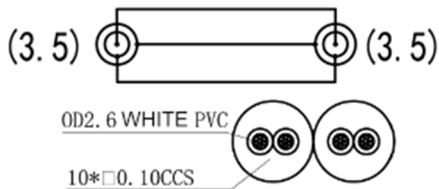

Datasheet

RS PRO 2m 3.5mm Stereo Extension Cable, White

Stock number: 192-4420

EN

The RS PRO 2 metre, 3.5mm stereo extension cable has a jack plug to a socket both with moulded white boots.

The connectors are nickel and have a strain relief to help avoid the cable splitting around the edge of the boot.

The 3.5mm jack plug is used on a variety of audio devices.

1. CABLE: (0.10CCS*10*2C) OD2.6mm*2, WHITE COLOR, PVC JACKET.
2. CONNECTORS: ϕ 3.5mm STEREO PLUG GOLD*1PCS, ϕ 3.5mm STEREO JACK GOLD*1PCS
3. MOLD ASSEMBLY, WHITE COLOR (3.5mm PLUG), WHITE COLOR (3.5 JACK)
4. OPEN/SHORT TEST: 100% TEST.
5. ROHS COMPLIANT
6. CONTACTS: