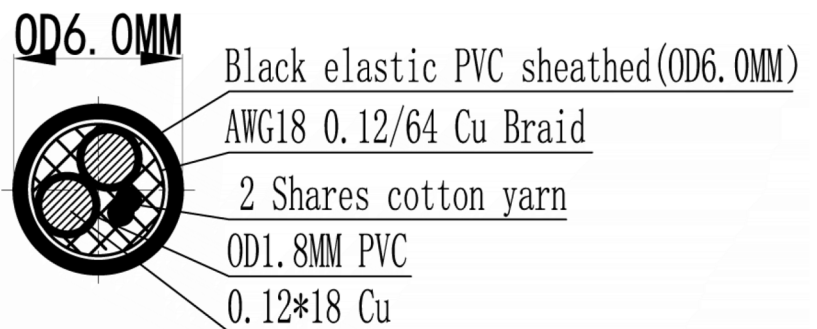

Datasheet

RS PRO 3m XLR Male to Female Cable, Black Connectors

Stock number: 192-4444

EN

The RS PRO 3 metre, XLR extension cable has a jack plug to a socket both with metal boots.

The connectors are nickel and have a strain relief to help avoid the cable splitting around the edge of the boot. The cable flex is made of 18 AWG copper wire and has a copper braid for extra shielding. The cable flex has a black PVC jacket and an outer diameter of 6mm.

XLR cables are generally use for sound, video and lighting equipment.