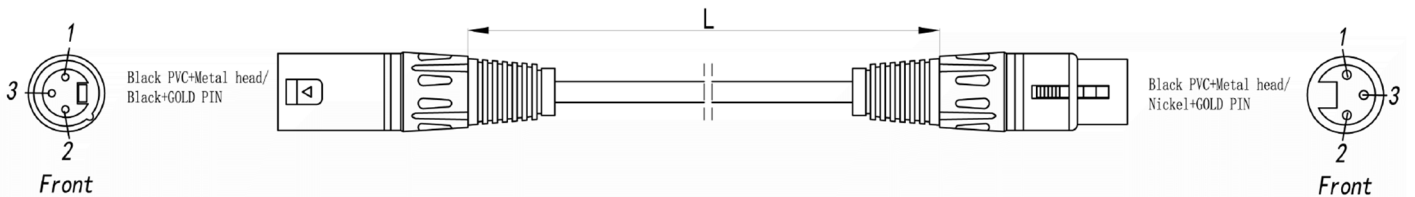

Datasheet

RS PRO 3m XLR Male to Female Cable, Black Connectors

Stock number: 192-4444

EN

The RS PRO 3 metre, XLR extension cable has a jack plug to a socket both with metal boots.

The connectors are nickel and have a strain relief to help avoid the cable splitting around the edge of the boot. The cable flex is made of 18 AWG copper wire and has a copper braid for extra shielding. The cable flex has a black PVC jacket and an outer diameter of 6mm.

XLR cables are generally use for sound, video and lighting equipment.