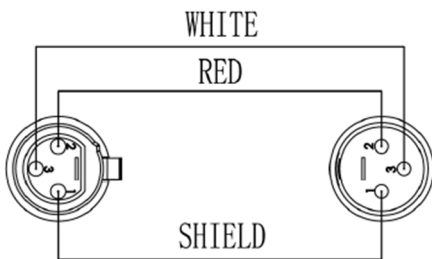

Datasheet

RS PRO 3m XLR Male to Female Cable, Black Connectors

Stock number: 192-4444

EN

The RS PRO 3 metre, XLR extension cable has a jack plug to a socket both with metal boots.

The connectors are nickel and have a strain relief to help avoid the cable splitting around the edge of the boot. The cable flex is made of 18 AWG copper wire and has a copper braid for extra shielding. The cable flex has a black PVC jacket and an outer diameter of 6mm.

XLR cables are generally use for sound, video and lighting equipment.