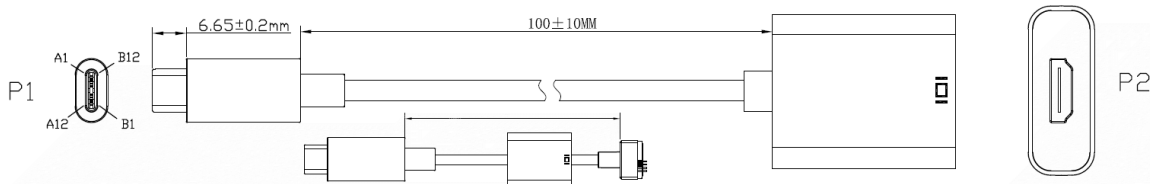

## RS PRO 10cm USB Type C M – HDMI F Adapter

Stock number: 192-4701

EN

The RS PRO 10cm USB type C to HDMI adapter has a male USB C connection to female HDMI, which has a white PVC jacket and white ABS shell.

OUTSIDE MODING:PVC~45P~WHITE
USB TYPE-C Wire clip : 34+28AWG BLACK
HDMI AF block head:white ABS
HDMI AF SHELL:WHITE ABS
UTC-H01~PCBA~SHELL:NICKEL PLATED
USB3.1 Type CM TO CM ~34AWG~ OD:3.9MM~ L=0.3M~WHITE~ SHELL:NICKEL PLATED