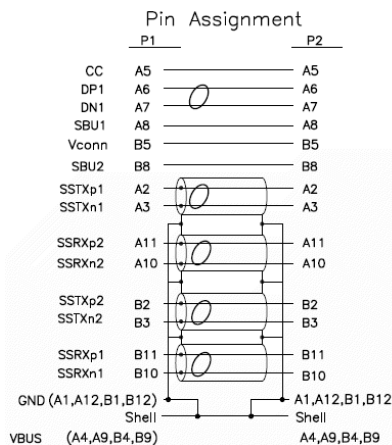

## RS PRO 10cm USB Type C M – HDMI F Adapter

Stock number: 192-4701

EN

The RS PRO 10cm USB type C to HDMI adapter has a male USB C connection to female HDMI, which has a white PVC jacket and white ABS shell.

OUTSIDE MODING:PVC~45P~WHITE
USB TYPE-C Wire clip : 34+28AWG BLACK
HDMI AF block head:white ABS
HDMI AF SHELL:WHITE ABS
UTC-H01~PCBA~SHELL:NICKEL PLATED
USB3.1 Type CM TO CM ~34AWG~ OD:3.9MM~ L=0.3M~WHITE~ SHELL:NICKEL PLATED