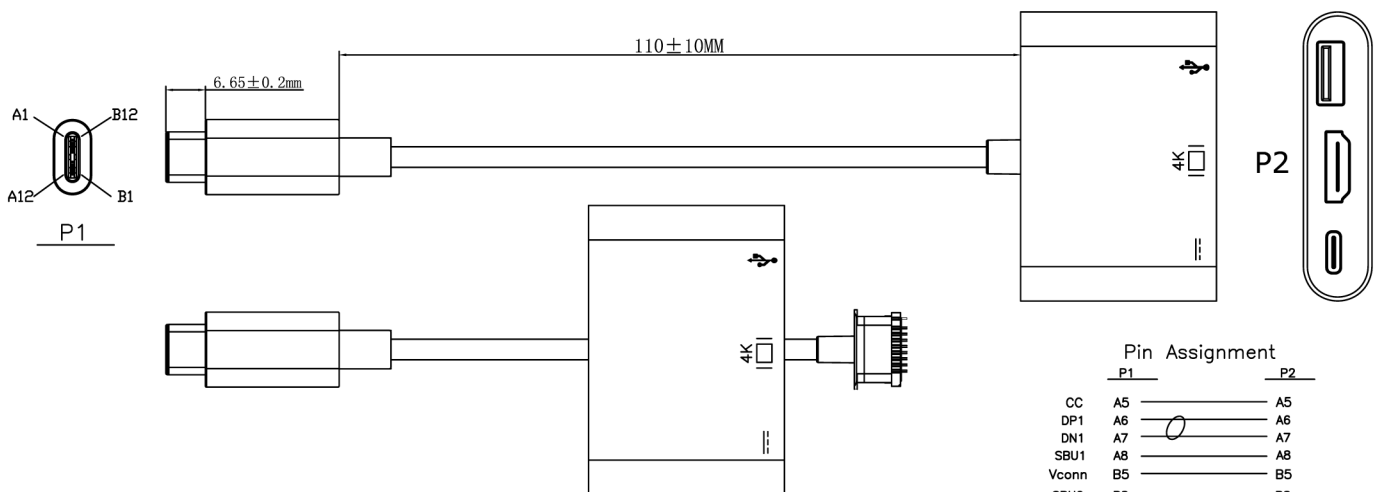

## RS PRO USB Type C to HDMI & USB Adapter with Power Delivery

Stock number: 192-4703

EN

The RS-PRO USB type C (male) to HDMI, USB Type A and USB Type C (female) adapter is designed to let you connect a HDMI monitor to a computer or graphics card that has a USB type C output supporting DisplayPort Alt mode. The adapter also has a USB Type A socket allowing you to also connect a USB device such as a mouse or keyboard, the USB type C socket is for Power Delivery.

NO	DESCRIPTION	Q'TY	UNIT
6	USB3.1 Type CM TO CM ~34AWG~ OD:3.9MM~ L=0.3M~WHITE~ SHELL:NICKEL PLATED	1/2	PC
5	OUTSIDE MODING:PVC~45P~WHITE	8	g
4	USB TYPE-C Wire clip : 34+28AWG BLACK	1	PC
3	C+HDMI+USB SHELL:WHITE ABS	1	PC
2	C+HDMI+USB block head:white ABS	1	PC
1	(VL100)~PCBA~SHELL:NICKEL PLATED	1	PC