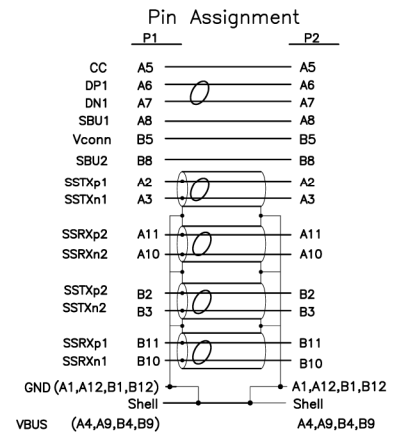

## RS PRO USB Type C to HDMI & USB Adapter with Power Delivery

Stock number: 192-4703

EN

The RS-PRO USB type C (male) to HDMI, USB Type A and USB Type C (female) adapter is designed to let you connect a HDMI monitor to a computer or graphics card that has a USB type C output supporting DisplayPort Alt mode. The adapter also has a USB Type A socket allowing you to also connect a USB device such as a mouse or keyboard, the USB type C socket is for Power Delivery.

NO	DESCRIPTION	Q'TY	UNIT
6	USB3.1 Type CM TO CM ~34AWG~ OD:3.9MM~ L=0.3M~WHITE~ SHELL:NICKEL PLATED	1/2	PC
5	OUTSIDE MODING:PVC~45P~WHITE	8	g
4	USB TYPE-C Wire clip : 34+28AWG BLACK	1	PC
3	C+HDMI+USB SHELL:WHITE ABS	1	PC
2	C+HDMI+USB block head:white ABS	1	PC
1	(VL100)~PCBA~SHELL:NICKEL PLATED	1	PC