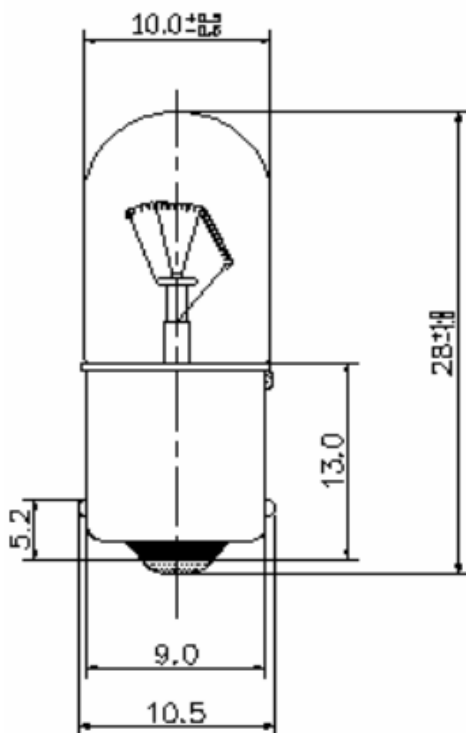

Datasheet

BA9s Filament Indicator Lamp

RS Stock number [105-124](#)

Drawing(mm):

Specifications:

Bulb Type:	T3 ¼ Clear
Bulb Diameter:	10.0 max.
Length:	28.0 max.
Base Type:	Ba9s
Voltage:	24/28V
Amperage:	77mA \pm 10%
Filament Type:	Vacuum Type
Luminous Flux:	4.5Lm \pm 20%
Life Hours:	25,000hrs