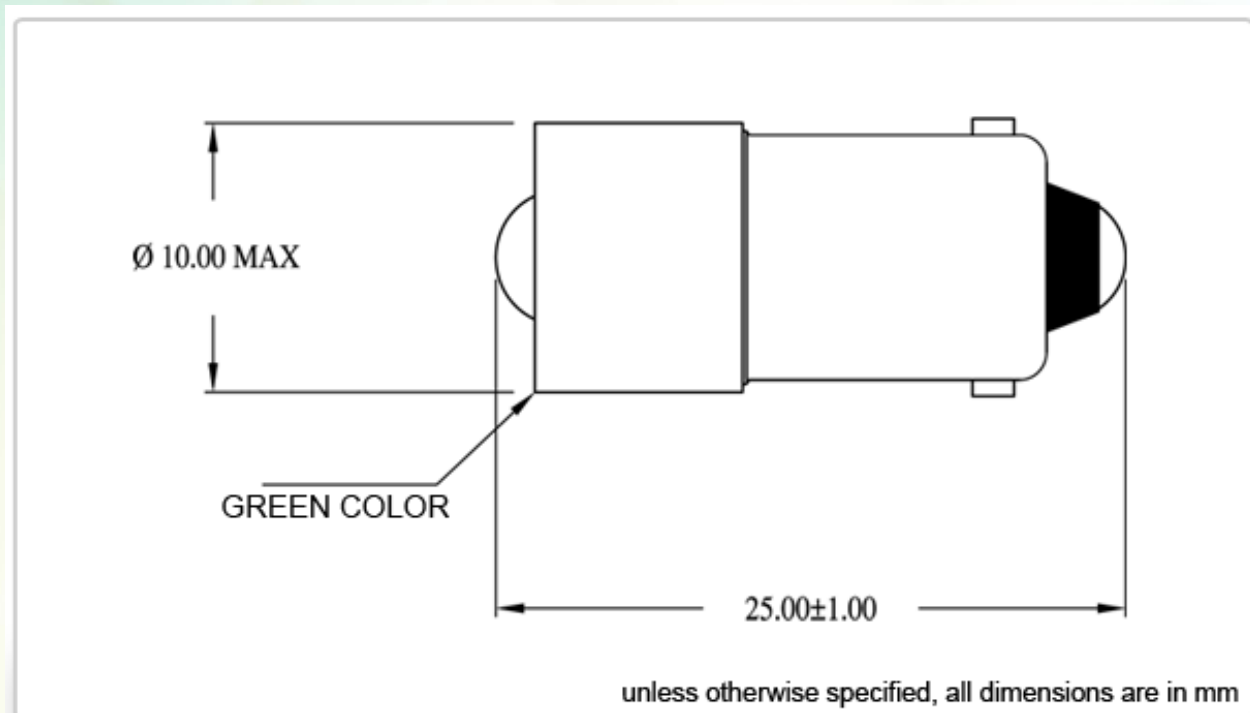

T-3¼ MINIATURE BAYONET BASE LED LAMP

AC/DC OPERATION

110V~130V

WAMCO PART NO.	ENVELOPE SIZE	BASE TYPE	EMITTED COLOR	WAVE LENGTH (nm)
WL-LED-120-MB-G	T-3¼	BA9s	GREEN	515~525
VOLTS (VAC/DC)	CURRENT (mA)	LUMENS (lm)	VIEWING ANGLE	LIFE HRS
110V	5.0	0.5	90°	30,000

DIMENSIONAL CHARACTERISTICS

NOTES

1. Lens color: clear
2. Part mark "WL 110V"
3. RoHS compliant

wamco
LIGHTING