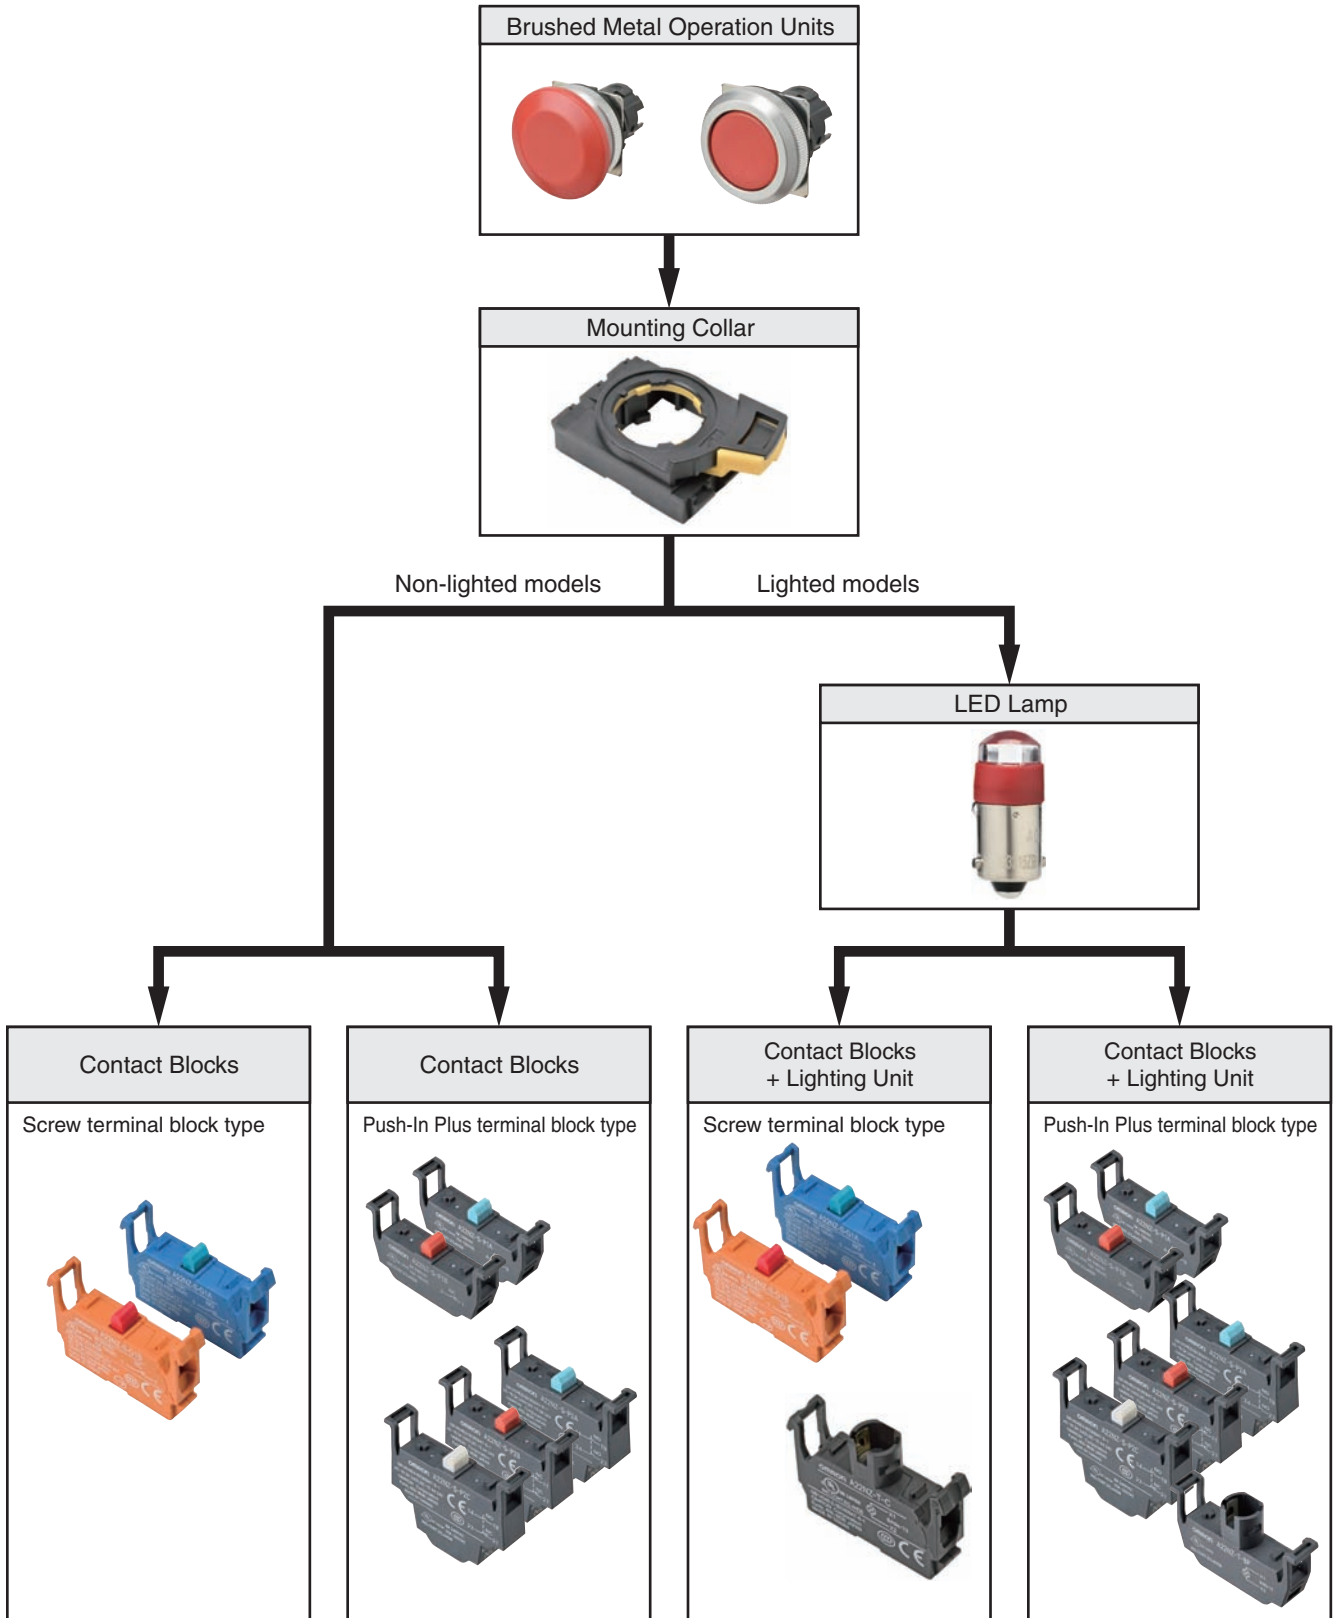

Ordering Information

Switch Structure - - - You can order Operation Units, LED Lamps (lighted models only), Mounting Collars, Contact Blocks, and Lighting Units (lighted models only) separately. The same LED Lamps, Mounting Collars, and Contact Blocks are also used for the A22N Series.

Pushbutton Switches A22N
 Selector Switches A22N
 Key-type Selector Switches A22N
 Indicators M22N
 Pushbutton Switches A30N
 Selector Switches A30N
 Key-type Selector Switches A30N
 Subassemblies (Common)
 Accessories and Tools
 Safety Precautions

Ordering Information

Subassemblies

-----Please order Operation Units, LED lamps (lighted models only), Mounting Collars, Contact Blocks, and Lighting Units (lighted models only) separately. LED lamps, Mounting Collars, Contact Blocks, and Lighting Units can also be used with the A22N series.