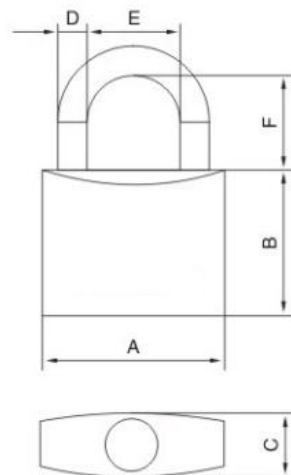

EN

Datasheet

RS PRO Aluminium padlock 40mm

Stock No. 195-8258

Product Image inserted her

SPECIFICATION

- Material: Titalium

| RS Article No. | Lock Body Dimesion(mm) | | | Shackle Dimesion(mm) | | | Keyed Alike |
|----------------|------------------------|----|----|----------------------|----|----|-------------|
| | A | B | C | D | E | F | |
| 1958258 | 40 | 32 | 14 | 6 | 21 | 38 | KA21 |