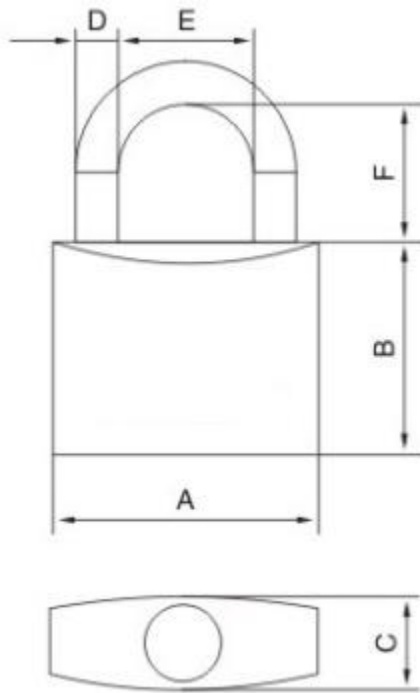

## **Datasheet**

**RS PRO** Solid brass padlock 30mm

**Stock No. 195-8240 195-8241 195-8242**

**Product image embedded here**

### **SPECIFICATION**

- Material: Brass, Stainless Steel

RS Article No.	Lock Body Dimension(mm)			Shackle Dimension(mm)			Keyed Alike
	A	B	C	D	E	F	
1958240	30	27	13	5	15	14	KA1
1958241	30	27	13	5	15	14	KA2
1958242	30	27	13	5	15	63	KD